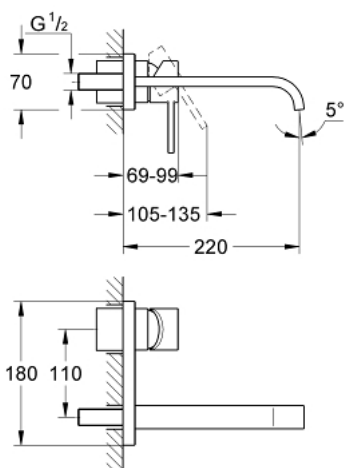

19 386 000 ALLURE TWO-HOLE BASIN MIXER M-SIZE

PRODUCT DESCRIPTION

- Colour: chrome
- wall mounted
- without concealed body
- set for final installation for
- 33 769 000
- with metal plate
- GROHE LongLife finish
- flow limiter 8 l/min.
- spout with mousseur
- center distance 110 mm
- projection 220 mm
- min. recommended pressure 1.0 bar

19 386 000 ALLURE TWO-HOLE BASIN MIXER M-SIZE

SPARE PARTS, 3月 2013 – now

- 1: Lever (Spare part-nr. 46609000)
- 2: Cap (Spare part-nr. 09038000)
- 3: Mousseur (Spare part-nr. 13220000)
- 4: Flow limiter (Spare part-nr. 46324000)
- 5: Temperature limiter (Spare part-nr. 46375000)*
- 6: Extension set (Spare part-nr. 46191000)*