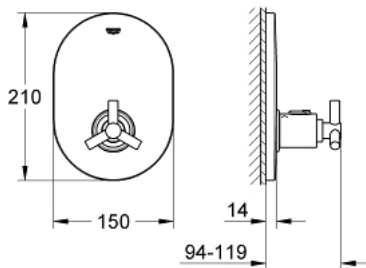

19 392 000 ATRIO THERMOSTAT FOR BATH AND/OR SHOWER

PRODUCT DESCRIPTION

- Colour: chrome
- final installation set for 35 500 000
- without concealed body
- GROHE LongLife finish
- GROHE SafeStop - safety button at 38°C
- escutcheon- and shaft-sealing
- wall escutcheon
- covered fixing
- with Ypsilon handle

19 392 000 ATRIO THERMOSTAT FOR BATH AND/OR SHOWER

SPARE PARTS, March 2016 – now

1: Handle Atrio Ypsilon (Spare part-nr. 47680000)

1.1: Repl. kit f.handle fastening (Spare part-nr. 08943000)

1.2: Thread pin (Spare part-nr. 1123200M)

2: Scale handle (Spare part-nr. 06676000)

3: Extension-set, 27,5 mm (Spare part-nr. 47780000)*

* Optional accessories