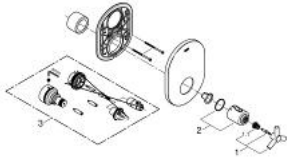

19 392 000 ATRIO THERMOSTAT FOR BATH AND/OR SHOWER

PRODUCT DESCRIPTION

- Colour: chrome
- final installation set for 35 500 000
- without concealed body
- GROHE LongLife finish
- GROHE SafeStop - safety button at 38°C
- escutcheon- and shaft-sealing
- wall escutcheon
- covered fixing
- with Ypsilon handle

19 392 000 ATRIO THERMOSTAT FOR BATH AND/OR SHOWER

SPARE PARTS, March 2016 – now

1: Handle Atrio Ypsilon (Spare part-nr. 47680000)

1.1: Repl. kit f.handle fastening (Spare part-nr. 08943000)

1.2: Thread pin (Spare part-nr. 1123200M)

2: Scale handle (Spare part-nr. 06676000)

3: Extension-set, 27,5 mm (Spare part-nr. 47780000)*

* Optional accessories