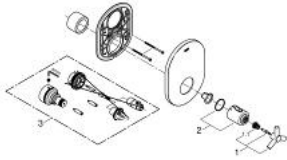

19 392 000 ATRIO CENTRAL THERMOSTATIC MIXER

PRODUCT DESCRIPTION

- Colour: chrome
- set for final installation for
- GROHE Rapido T 35 500 000
- without concealed body
- GROHE LongLife finish
- GROHE SafeStop safety button at 38°C
- escutcheon and shaft sealing
- wall escutcheon
- covered fixing
- with Ypsilon handle

19 392 000 **ATRIO CENTRAL THERMOSTATIC MIXER**

SPARE PARTS, 3月 2016 – now

1: Handle Atrio Ypsilon (Spare part-nr. 47680000)

1.1: Snap insert (Spare part-nr. 08943000)

1.2: Thread pin (Spare part-nr. 1123200M)

2: Temperature scale handle (Spare part-nr. 06676000)

3: Extension set 27.5 mm (Spare part-nr. 47780000)*

* Optional accessories