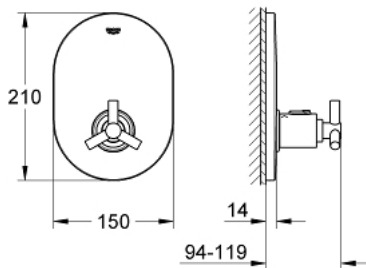

19 392 000 ATRIO CENTRAL THERMOSTATIC MIXER

PRODUCT DESCRIPTION

- Colour: chrome
- set for final installation for
- GROHE Rapido T 35 500 000
- without concealed body
- GROHE LongLife finish
- GROHE SafeStop safety button at 38°C
- escutcheon and shaft sealing
- wall escutcheon
- covered fixing
- with Ypsilon handle

19 392 000 **ATRIO CENTRAL THERMOSTATIC MIXER**

SPARE PARTS, 3月 2016 – now

1: Handle Atrio Ypsilon (Spare part-nr. 47680000)

1.1: Snap insert (Spare part-nr. 08943000)

1.2: Thread pin (Spare part-nr. 1123200M)

2: Temperature scale handle (Spare part-nr. 06676000)

3: Extension set 27.5 mm (Spare part-nr. 47780000)*

* Optional accessories