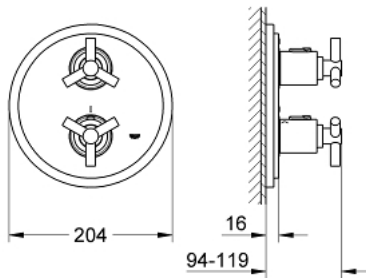

19 394 000 ATRIO THERMOSTAT SHOWER MIXER

PRODUCT DESCRIPTION

- Colour: chrome
- final installation set for
- GROHE Rapido T 35 500 000/35 050 000
- without concealed body
- GROHE LongLife finish
- GROHE SafeStop - safety button at 38°C
- volume handle with EcoButton (economy button with individually adjustable economy stop)
- ceramic headpart 1/2", 180°
- escutcheon- and shaft-sealing
- wall escutcheon
- covered fixing
- with Ypsilon handle

19 394 000 ATRIO THERMOSTAT SHOWER MIXER

SPARE PARTS, April 2014 – now

- 1: Handle Atrio Ypsilon (Spare part-nr. 47289000)
- 1.1: Repl. kit f.handle fastening (Spare part-nr. 08943000)
- 2: Scale handle (Spare part-nr. 06676000)
- 3: Handle for shut-off valve (Spare part-nr. 47311000)
- 4: Escutcheon (Spare part-nr. 47326000)
- 5: Ceramic headpart, 1/2" (Spare part-nr. 45346000)
- 5.1: O-ring $\varnothing 18.2 \times \varnothing 1.7$ (Spare part-nr. 0392400M)
- 6: Adapter 3/4" x 1/2" (Spare part-nr. 12702000)
- 7: Extension-set, 27,5 mm (Spare part-nr. 47780000)*