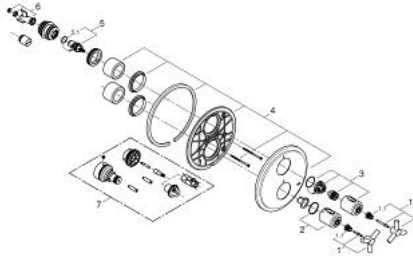

19 394 000 ATRIO THERMOSTAT SHOWER MIXER

PRODUCT DESCRIPTION

- Colour: chrome
- final installation set for
- GROHE Rapido T 35 500 000/35 050 000
- without concealed body
- GROHE LongLife finish
- GROHE SafeStop - safety button at 38°C
- volume handle with EcoButton (economy button with individually adjustable economy stop)
- ceramic headpart 1/2", 180°
- escutcheon- and shaft-sealing
- wall escutcheon
- covered fixing
- with Ypsilon handle

19 394 000 ATRIO THERMOSTAT SHOWER MIXER

SPARE PARTS, April 2014 – now

- 1: Handle Atrio Ypsilon (Spare part-nr. 47289000)
- 1.1: Repl. kit f.handle fastening (Spare part-nr. 08943000)
- 2: Scale handle (Spare part-nr. 06676000)
- 3: Handle for shut-off valve (Spare part-nr. 47311000)
- 4: Escutcheon (Spare part-nr. 47326000)
- 5: Ceramic headpart, 1/2" (Spare part-nr. 45346000)
- 5.1: O-ring $\varnothing 18.2 \times \varnothing 1.7$ (Spare part-nr. 0392400M)
- 6: Adapter 3/4" x 1/2" (Spare part-nr. 12702000)
- 7: Extension-set, 27,5 mm (Spare part-nr. 47780000)*