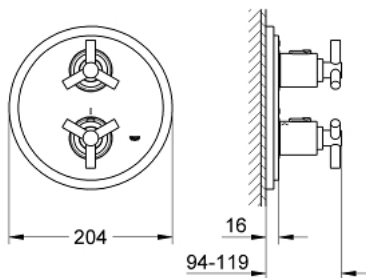

19 394 000 ATRIO THERMOSTATIC SHOWER MIXER

PRODUCT DESCRIPTION

- Colour: chrome
- set for final installation for
- GROHE Rapido T 35 500 000/35 050 000
- without concealed body
- GROHE LongLife finish
- GROHE SafeStop safety button at 38°C
- volume handle with GROHE EcoButton (economy button with individually adjustable economy stop)
- Carbodur ceramic headpart 1/2", 180°
- escutcheon and shaft sealing
- wall escutcheon
- covered fixing
- with Ypsilon handle

19 394 000 ATRIO THERMOSTATIC SHOWER MIXER

SPARE PARTS, 4月 2014 – now

- 1: Handle Atrio Ypsilon (Spare part-nr. 47289000)
 - 1.1: Snap insert (Spare part-nr. 08943000)
 - 2: Temperature scale handle (Spare part-nr. 06676000)
 - 3: Handle for shut-off valve (Spare part-nr. 47311000)
 - 4: Escutcheon (Spare part-nr. 47326000)
 - 5: Ceramic headpart 1/2" (Spare part-nr. 45346000)
 - 5.1: O-ring Ø 18.2 x Ø 1.7 (Spare part-nr. 0392400M)
 - 6: Adapter (Spare part-nr. 12702000)
 - 7: Extension set 27.5 mm (Spare part-nr. 47780000)*
- * Optional accessories