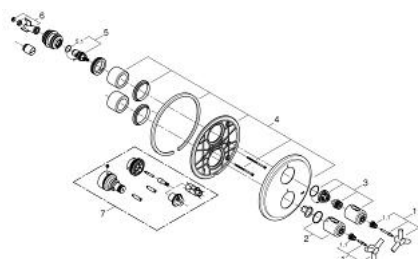

19 394 000 ATRIO THERMOSTATIC SHOWER MIXER

PRODUCT DESCRIPTION

- Colour: chrome
- set for final installation for
- GROHE Rapido T 35 500 000/35 050 000
- without concealed body
- GROHE LongLife finish
- GROHE SafeStop safety button at 38°C
- volume handle with GROHE EcoButton (economy button with individually adjustable economy stop)
- Carbodur ceramic headpart 1/2", 180°
- escutcheon and shaft sealing
- wall escutcheon
- covered fixing
- with Ypsilon handle

19 394 000 ATRIO THERMOSTATIC SHOWER MIXER

SPARE PARTS, 4月 2014 – now

- 1: Handle Atrio Ypsilon (Spare part-nr. 47289000)
 - 1.1: Snap insert (Spare part-nr. 08943000)
 - 2: Temperature scale handle (Spare part-nr. 06676000)
 - 3: Handle for shut-off valve (Spare part-nr. 47311000)
 - 4: Escutcheon (Spare part-nr. 47326000)
 - 5: Ceramic headpart 1/2" (Spare part-nr. 45346000)
 - 5.1: O-ring Ø 18.2 x Ø 1.7 (Spare part-nr. 0392400M)
 - 6: Adapter (Spare part-nr. 12702000)
 - 7: Extension set 27.5 mm (Spare part-nr. 47780000)*
- * Optional accessories