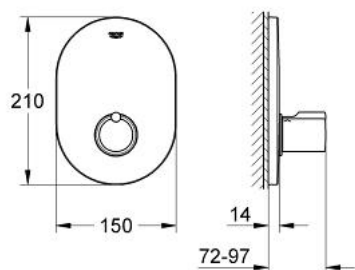

### PRODUCT DESCRIPTION

- Colour: chrome
- final installation set for 35 500 000
- without concealed body
- GROHE LongLife finish
- GROHE SafeStop - safety button at 38°C
- escutcheon- and shaft-sealing
- wall escutcheon
- covered fixing

### SPARE PARTS, June 2008 – now

1: Scale handle (Spare part-nr. 47239000)

1.1: Replacement handle connection kit (Spare part-nr. 47248000)

2: Escutcheon (Spare part-nr. 47782000)

3: Extension-set, 27,5 mm (Spare part-nr. 47780000)\*