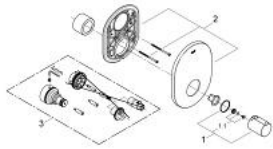

### PRODUCT DESCRIPTION

- Colour: chrome
- final installation set for 35 500 000
- without concealed body
- GROHE LongLife finish
- GROHE SafeStop - safety button at 38°C
- escutcheon- and shaft-sealing
- wall escutcheon
- covered fixing

### SPARE PARTS, June 2008 – now

1: Scale handle (Spare part-nr. 47239000)

1.1: Replacement handle connection kit (Spare part-nr. 47248000)

2: Escutcheon (Spare part-nr. 47782000)

3: Extension-set, 27,5 mm (Spare part-nr. 47780000)\*