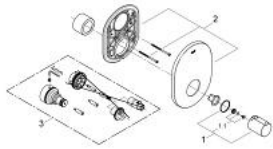

### PRODUCT DESCRIPTION

- Colour: chrome
- set for final installation for
- GROHE Rapido T 35 500 000
- without concealed body
- GROHE LongLife finish
- GROHE SafeStop safety button at 38°C
- escutcheon and shaft sealing
- wall escutcheon
- covered fixing

### SPARE PARTS, 6月 2008 – now

- 1: Temperature scale handle (Spare part-nr. 47239000)
- 1.1: Replacement handle connection kit (Spare part-nr. 47248000)
- 2: Escutcheon (Spare part-nr. 47782000)
- 3: Extension set 27.5 mm (Spare part-nr. 47780000)\*