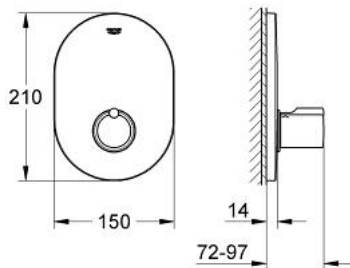

### PRODUCT DESCRIPTION

- Colour: chrome
- set for final installation for
- GROHE Rapido T 35 500 000
- without concealed body
- GROHE LongLife finish
- GROHE SafeStop safety button at 38°C
- escutcheon and shaft sealing
- wall escutcheon
- covered fixing

### SPARE PARTS, 6月 2008 – now

- 1: Temperature scale handle (Spare part-nr. 47239000)
- 1.1: Replacement handle connection kit (Spare part-nr. 47248000)
- 2: Escutcheon (Spare part-nr. 47782000)
- 3: Extension set 27.5 mm (Spare part-nr. 47780000)\*