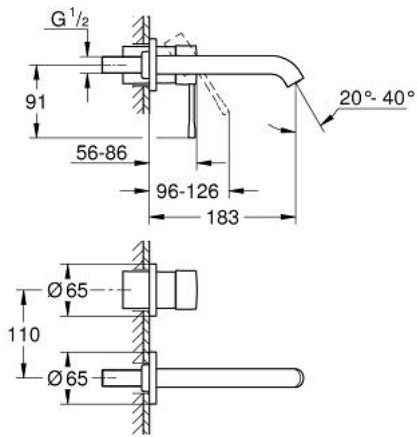

19 408 001 ESSENCE 2-HOLE BASIN MIXER M-SIZE

PRODUCT DESCRIPTION

- Colour: chrome
- wall mounted
- trim set for use with rough-in set 23 571 000 / 32 635 000
- without concealed body
- metal escutcheon
- metal lever
- GROHE LongLife finish
- GROHE EcoJoy - less water, perfect flow
- maximum flow rate (at 3 bar): 5.7 l/min
- GROHE AquaGuide adjustable mousseur
- centre distance 110 mm
- projection 183 mm
- minimum pressure 1,0 bar

19 408 001 **ESSENCE 2-HOLE BASIN MIXER**
M-SIZE

SPARE PARTS, April 2022 – now

1: Lever (Spare part-nr. 46916000)

2: Spout (Spare part-nr. 48638000)

2.1: Mousseur (Spare part-nr. 48480000)

2.2: Screw dia. 4x52 mm (Spare part-nr. 43094000)