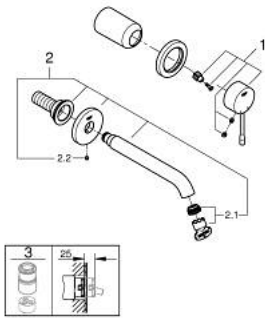

19 408 001 ESSENCE 2-HOLE BASIN MIXER M-SIZE

PRODUCT DESCRIPTION

- Colour: chrome
- wall mounted
- trim set for use with rough-in set 23 571 000 / 32 635 000
- without concealed body
- metal escutcheon
- metal lever
- GROHE LongLife finish
- GROHE EcoJoy - less water, perfect flow
- maximum flow rate (at 3 bar): 5.7 l/min
- GROHE AquaGuide adjustable mousseur
- centre distance 110 mm
- projection 183 mm
- minimum pressure 1,0 bar

19 408 001 **ESSENCE 2-HOLE BASIN MIXER**
M-SIZE

SPARE PARTS, April 2022 – now

1: Lever (Spare part-nr. 46916000)

2: Spout (Spare part-nr. 48638000)

2.1: Mousseur (Spare part-nr. 48480000)

2.2: Screw dia. 4x52 mm (Spare part-nr. 43094000)