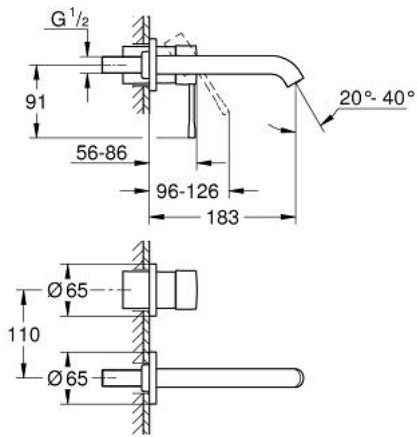

19 408 001 ESSENCE 2-HOLE BASIN MIXER M-SIZE

PRODUCT DESCRIPTION

- Colour: chrome
- wall mounted
- trim set for use with rough-in set 23 571 000 / 32 635 000
- without concealed body
- metal escutcheon
- metal lever
- GROHE LongLife finish
- GROHE EcoJoy mousseur 5.7 l/min
- GROHE AquaGuide adjustable mousseur
- centre distance 110 mm
- projection 183 mm
- minimum pressure 1,0 bar

19 408 001 **ESSENCE 2-HOLE BASIN MIXER**
M-SIZE

SPARE PARTS, April 2022 – now

1: Lever (Spare part-nr. 46916000)

2: Spout (Spare part-nr. 48638000)

2.1: Mousseur (Spare part-nr. 48480000)

2.2: Screw dia. 4x52 mm (Spare part-nr. 43094000)