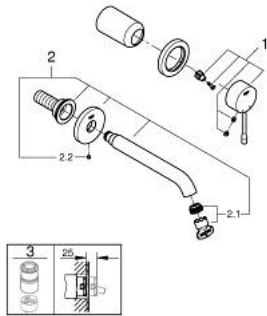

19 408 001 ESSENCE TWO-HOLE BASIN MIXER M-SIZE

PRODUCT DESCRIPTION

- Colour: chrome
- wall mounted
- trim set for use with rough-in set 23 571 000 / 32 635 000
- without concealed body
- metal escutcheon
- metal lever
- GROHE LongLife finish
- GROHE EcoJoy mousseur 5.7 l/min
- GROHE AquaGuide adjustable mousseur
- center distance 110 mm
- projection 183 mm
- min. recommended pressure 1.0 bar

19 408 001 ESSENCE TWO-HOLE BASIN MIXER M-SIZE

SPARE PARTS, 4月 2022 – now

1: Lever (Spare part-nr. 46916000)

2: Spout (Spare part-nr. 48638000)

2.1: Mousseur (Spare part-nr. 48480000)

2.2: Screw (Spare part-nr. 43094000)