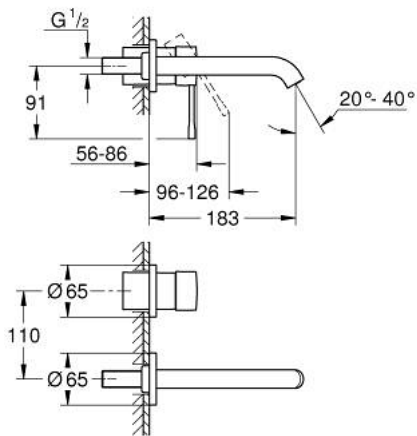

19 408 001 ESSENCE TWO-HOLE BASIN MIXER M-SIZE

PRODUCT DESCRIPTION

- Colour: chrome
- wall mounted
- trim set for use with rough-in set 23 571 000 / 32 635 000
- without concealed body
- metal escutcheon
- metal lever
- GROHE LongLife finish
- GROHE EcoJoy mousseur 5.7 l/min
- GROHE AquaGuide adjustable mousseur
- center distance 110 mm
- projection 183 mm
- min. recommended pressure 1.0 bar

19 408 001 ESSENCE TWO-HOLE BASIN MIXER M-SIZE

SPARE PARTS, 4月 2022 – now

1: Lever (Spare part-nr. 46916000)

2: Spout (Spare part-nr. 48638000)

2.1: Mousseur (Spare part-nr. 48480000)

2.2: Screw (Spare part-nr. 43094000)