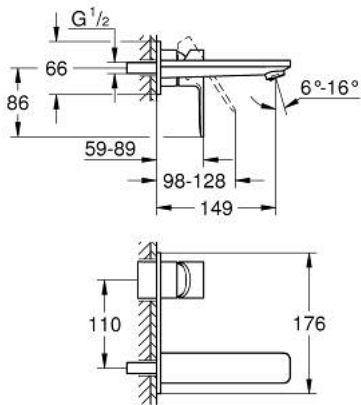

19 409 001 **LINEARE 2-HOLE BASIN MIXER**  
**M-SIZE**

**PRODUCT DESCRIPTION**

- Colour: chrome
- wall mounted
- trim set for use with rough-in set 23 571 000 / 32 635 000
- without concealed body
- metal escutcheon
- metal lever
- GROHE LongLife finish
- AquaCalibrator
- maximum flow rate (at 3 bar): 5 l/min
- GROHE AquaGuide adjustable mousseur
- centre distance 110 mm
- projection 149 mm
- minimum pressure 1,0 bar

19 409 001 **LINEARE 2-HOLE BASIN MIXER**  
**M-SIZE**

**SPARE PARTS**, July 2016 – now

1: Lever (Spare part-nr. 46982000)

2: Flow straightener (Spare part-nr. 46837000)

3: Extension (Spare part-nr. 46943000)\*