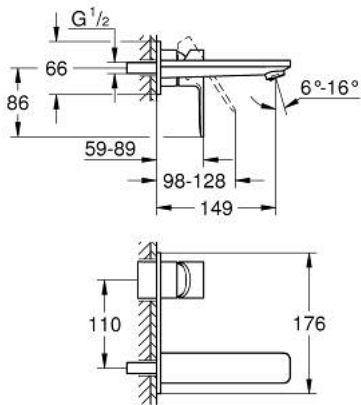

19 409 001 **LINEARE 2-HOLE BASIN MIXER**
M-SIZE

PRODUCT DESCRIPTION

- Colour: chrome
- wall mounted
- trim set for use with rough-in set 23 571 000 / 32 635 000
- without concealed body
- metal escutcheon
- metal lever
- GROHE LongLife finish
- GROHE EcoJoy - less water, perfect flow
- maximum flow rate (at 3 bar): 5 l/min
- GROHE AquaGuide adjustable mousseur
- centre distance 110 mm
- projection 149 mm
- minimum pressure 1,0 bar

19 409 001 **LINEARE 2-HOLE BASIN MIXER**
M-SIZE

SPARE PARTS, July 2016 – now

1: Lever (Spare part-nr. 46982000)

2: Flow straightener (Spare part-nr. 46837000)

3: Extension (Spare part-nr. 46943000)*

* Optional accessories