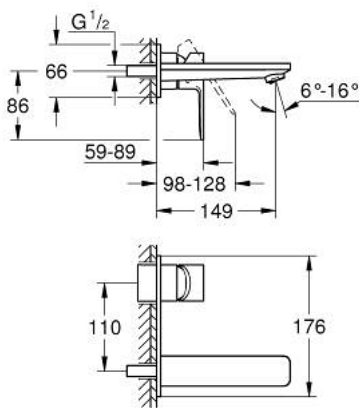

19 409 001 LINEARE TWO-HOLE BASIN MIXER M-SIZE

PRODUCT DESCRIPTION

- Colour: chrome
- wall mounted
- trim set for use with rough-in set 23 571 000 / 32 635 000
- without concealed body
- metal escutcheon
- metal lever
- GROHE LongLife finish
- AquaCalibrator
- maximum flow rate (at 3 bar): 5 l/min
- GROHE AquaGuide adjustable mousseur
- center distance 110 mm
- projection 149 mm
- min. recommended pressure 1.0 bar

19 409 001 LINEARE TWO-HOLE BASIN MIXER M-SIZE

SPARE PARTS, 7月 2016 – now

1: Lever (Spare part-nr. 46982000)

2: Flow straightener (Spare part-nr. 46837000)

3: Extension (Spare part-nr. 46943000)*

* Optional accessories