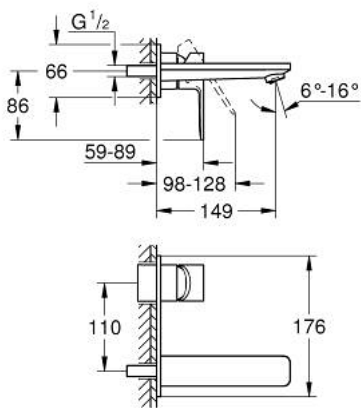

19 409 001 LINEARE TWO-HOLE BASIN MIXER M-SIZE

PRODUCT DESCRIPTION

- Colour: chrome
- wall mounted
- trim set for use with rough-in set 23 571 000 / 32 635 000
- without concealed body
- metal escutcheon
- metal lever
- GROHE LongLife finish
- GROHE EcoJoy - Less water, perfect flow
- maximum flow rate (at 3 bar): 5 l/min
- GROHE AquaGuide adjustable mousseur
- center distance 110 mm
- projection 149 mm
- min. recommended pressure 1.0 bar

19 409 001 LINEARE TWO-HOLE BASIN MIXER M-SIZE

SPARE PARTS, 7月 2016 – now

1: Lever (Spare part-nr. 46982000)

2: Flow straightener (Spare part-nr. 46837000)

3: Extension (Spare part-nr. 46943000)*

* Optional accessories