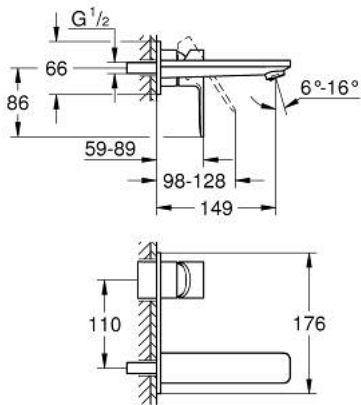

19 409 AL1 LINEARE 2-HOLE BASIN MIXER M-SIZE

PRODUCT DESCRIPTION

- Colour: brushed hard graphite
- wall mounted
- trim set for use with rough-in set 23 571 000 / 32 635 000
- without concealed body
- metal escutcheon
- metal lever
- GROHE LongLife finish
- AquaCalibrator
- maximum flow rate (at 3 bar): 5 l/min
- GROHE AquaGuide adjustable mousseur
- centre distance 110 mm
- projection 149 mm
- minimum pressure 1,0 bar

19 409 AL1 LINEARE 2-HOLE BASIN MIXER M-SIZE

SPARE PARTS, March 2019 – now

1: Lever (Spare part-nr. 46982AL0)

2: Flow straightener (Spare part-nr. 46837AL0)

3: Extension (Spare part-nr. 46943000)*

* Optional accessories