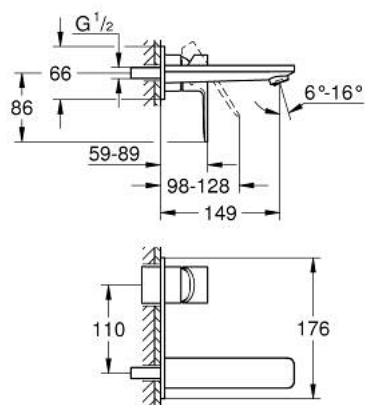

19 409 AL1 LINEARE 2-HOLE BASIN MIXER M-SIZE

PRODUCT DESCRIPTION

- Colour: brushed hard graphite
- wall mounted
- trim set for use with rough-in set 23 571 000 / 32 635 000
- without concealed body
- metal escutcheon
- metal lever
- GROHE LongLife finish
- GROHE EcoJoy - less water, perfect flow
- maximum flow rate (at 3 bar): 5 l/min
- GROHE AquaGuide adjustable mousseur
- centre distance 110 mm
- projection 149 mm
- minimum pressure 1,0 bar

19 409 AL1 LINEARE 2-HOLE BASIN MIXER M-SIZE

SPARE PARTS, March 2019 – now

1: Lever (Spare part-nr. 46982AL0)

2: Flow straightener (Spare part-nr. 46837AL0)

3: Extension (Spare part-nr. 46943000)*

* Optional accessories