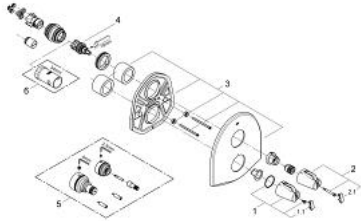

19 413 000 CHIARA THERMOSTAT WITH INTEGRATED 2-WAY DIVERTER FOR BATH OR SHOWER WITH MORE THAN ONE OUTLET

PRODUCT DESCRIPTION

- Colour: chrome
- final installation set for
- 35 500 000
- without concealed body
- GROHE LongLife finish
- GROHE SafeStop - safety button at 38°C
- Aquadimmer with multiple function
- - shut off and flow control
- Diverter for 2 outlets
- escutcheon- and shaft-sealing
- wall escutcheon
- covered fixing

19 413 000 CHIARA THERMOSTAT WITH INTEGRATED 2-WAY DIVERTER FOR BATH OR SHOWER WITH MORE THAN ONE OUTLET

SPARE PARTS, August 2007 – now

- 1: Scale handle (Spare part-nr. 47692IP0)
- 1.1: Cap (Spare part-nr. 11366P0M)
- 2: Handle for shut-off valve (Spare part-nr. 47697IP0)
- 2.1: Cap (Spare part-nr. 11366P0M)
- 3: Escutcheon (Spare part-nr. 47696000)
- 4: Aquadimmer (Spare part-nr. 47364000)
- 5: Extension-set, 27,5 mm (Spare part-nr. 47781000)*
- 6: Socket spanner (Spare part-nr. 19332000)*