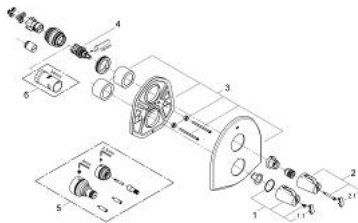

19 413 000 CHIARA THERMOSTAT WITH INTEGRATED 2-WAY DIVERTER FOR BATH OR SHOWER WITH MORE THAN ONE OUTLET

PRODUCT DESCRIPTION

- Colour: chrome
- set for final installation for
- GROHE Rapido T 35 500 000
- without concealed body
- GROHE LongLife finish
- GROHE SafeStop safety button at 38°C
- Aquadimmer with multiple function
- shut off and flow control
- diverter for 2 outlets
- escutcheon and shaft sealing
- wall escutcheon
- covered fixing

19 413 000 CHIARA THERMOSTAT WITH INTEGRATED 2-WAY DIVERTER FOR BATH OR SHOWER WITH MORE THAN ONE OUTLET

SPARE PARTS, 8月 2007 – now

1: Temperature scale handle (Spare part-nr. 47692IP0)

1.1: Cover cap (Spare part-nr. 11366P0M)

2: Handle for shut-off valve (Spare part-nr. 47697IP0)

2.1: Cover cap (Spare part-nr. 11366P0M)

3: Escutcheon (Spare part-nr. 47696000)

4: Aquadimmer (Spare part-nr. 47364000)

5: Extension set 27.5 mm (Spare part-nr. 47781000)*