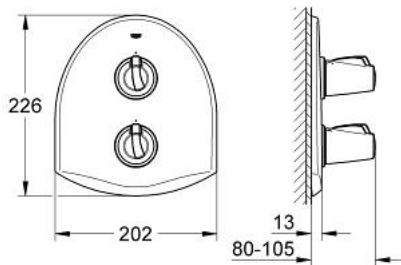

19 413 000 CHIARA THERMOSTAT WITH INTEGRATED 2-WAY DIVERTER FOR BATH OR SHOWER WITH MORE THAN ONE OUTLET

PRODUCT DESCRIPTION

- Colour: chrome
- set for final installation for
- GROHE Rapido T 35 500 000
- without concealed body
- GROHE LongLife finish
- GROHE SafeStop safety button at 38°C
- Aquadimmer with multiple function
- shut off and flow control
- diverter for 2 outlets
- escutcheon and shaft sealing
- wall escutcheon
- covered fixing

19 413 000 CHIARA THERMOSTAT WITH INTEGRATED 2-WAY DIVERTER FOR BATH OR SHOWER WITH MORE THAN ONE OUTLET

SPARE PARTS, 8月 2007 – now

1: Temperature scale handle (Spare part-nr. 47692IP0)

1.1: Cover cap (Spare part-nr. 11366P0M)