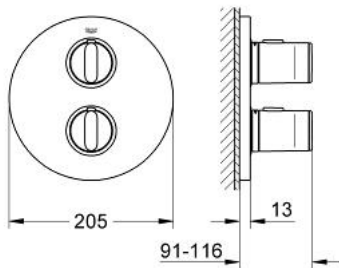

19 443 LS0 GROHE ONDUS THERMOSTAT SHOWER MIXER

PRODUCT DESCRIPTION

- Colour: moon white
- final installation set for
- GROHE Rapido T 35 500 000/35 050 000
- without concealed body
- volume handle with EcoButton (economy button with individually adjustable economy stop)
- temperature scale handle with SafeStop at 38°C
- metal handles
- metal escutcheon
- escutcheon- and shaft-sealings
- covered fixing

19 443 LS0 GROHE ONDUS THERMOSTAT SHOWER MIXER

SPARE PARTS, February 2007 – now

- 1: Handle for shut-off valve (Spare part-nr. 47794LS0)
- 2: Scale handle, metallic (Spare part-nr. 47795LS0)
- 3: Escutcheon (Spare part-nr. 47797LS0)
- 4: Temperature limiter (Spare part-nr. 10093000)
- 5: Ceramic headpart, 1/2" (Spare part-nr. 45346000)
- 5.1: O-ring $\varnothing 18.2 \times \varnothing 1.7$ (Spare part-nr. 0392400M)
- 6: Extension-set, 27,5 mm (Spare part-nr. 47780000)*
- 7: Scale handle, metallic (Spare part-nr. 47798LS0)*