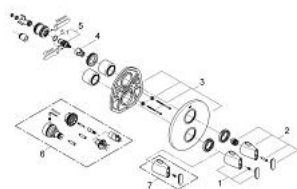

19 443 LS0 GROHE ONDUS THERMOSTAT SHOWER MIXER

PRODUCT DESCRIPTION

- Colour: moon white
- final installation set for
- GROHE Rapido T 35 500 000/35 050 000
- without concealed body
- volume handle with EcoButton (economy button with individually adjustable economy stop)
- temperature scale handle with SafeStop at 38°C
- metal handles
- metal escutcheon
- escutcheon- and shaft-sealings
- covered fixing

19 443 LS0 GROHE ONDUS THERMOSTAT SHOWER MIXER

SPARE PARTS, February 2007 – now

- 1: Handle for shut-off valve (Spare part-nr. 47794LS0)
- 2: Scale handle, metallic (Spare part-nr. 47795LS0)
- 3: Escutcheon (Spare part-nr. 47797LS0)
- 4: Temperature limiter (Spare part-nr. 10093000)
- 5: Ceramic headpart, 1/2" (Spare part-nr. 45346000)
- 5.1: O-ring $\varnothing 18.2 \times \varnothing 1.7$ (Spare part-nr. 0392400M)
- 6: Extension-set, 27,5 mm (Spare part-nr. 47780000)*
- 7: Scale handle, metallic (Spare part-nr. 47798LS0)*