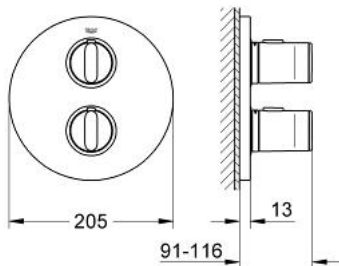

19 443 LS0 GROHE ONDUS THERMOSTATIC SHOWER MIXER

PRODUCT DESCRIPTION

- Colour: moon white
- set for final installation for
- GROHE Rapido T 35 500 000/35 050 000
- without concealed body
- volume handle with GROHE EcoButton (economy button with individually adjustable economy stop)
- temperature scale handle with GROHE SafeStop at 38°C
- metal handles
- metal escutcheon
- escutcheon- and shaft-sealings
- covered fixing

19 443 LS0 GROHE ONDUS THERMOSTATIC SHOWER MIXER

SPARE PARTS, 2月 2007 – now

- 1: Handle for shut-off valve (Spare part-nr. 47794LS0)
- 2: Scale handle, metallic (Spare part-nr. 47795LS0)
- 3: Escutcheon (Spare part-nr. 47797LS0)
- 4: Stop (Spare part-nr. 10093000)
- 5: Ceramic headpart 1/2" (Spare part-nr. 45346000)
- 5.1: O-ring $\varnothing 18.2 \times \varnothing 1.7$ (Spare part-nr. 0392400M)
- 6: Extension set 27.5 mm (Spare part-nr. 47780000)*
- 7: Scale handle, metallic (Spare part-nr. 47798LS0)*