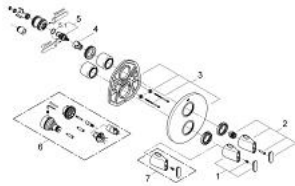

19 443 LS0 GROHE ONDUS THERMOSTATIC SHOWER MIXER

PRODUCT DESCRIPTION

- Colour: moon white
- set for final installation for
- GROHE Rapido T 35 500 000/35 050 000
- without concealed body
- volume handle with FlowControl Button (button with individually adjustable stop)
- temperature scale handle with GROHE SafeStop at 38°C
- metal handles
- metal escutcheon
- escutcheon- and shaft-sealings
- covered fixing

19 443 LS0 GROHE ONDUS THERMOSTATIC SHOWER MIXER

SPARE PARTS, 2月 2007 – now

- 1: Handle for shut-off valve (Spare part-nr. 47794LS0)
- 2: Scale handle, metallic (Spare part-nr. 47795LS0)
- 3: Escutcheon (Spare part-nr. 47797LS0)
- 4: Stop (Spare part-nr. 10093000)
- 5: Ceramic headpart 1/2" (Spare part-nr. 45346000)
- 5.1: O-ring $\varnothing 18.2 \times \varnothing 1.7$ (Spare part-nr. 0392400M)
- 6: Extension set 27.5 mm (Spare part-nr. 47780000)*
- 7: Scale handle, metallic (Spare part-nr. 47798LS0)*