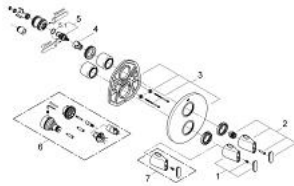

19 443 LS0 GROHE ONDUS THERMOSTATIC SHOWER MIXER

PRODUCT DESCRIPTION

- Colour: moon white
- set for final installation for
- GROHE Rapido T 35 500 000/35 050 000
- without concealed body
- volume handle with GROHE EcoButton (economy button with individually adjustable economy stop)
- temperature scale handle with GROHE SafeStop at 38°C
- metal handles
- metal escutcheon
- escutcheon- and shaft-sealings
- covered fixing

19 443 LS0 GROHE ONDUS THERMOSTATIC SHOWER MIXER

SPARE PARTS, 2月 2007 – now

- 1: Handle for shut-off valve (Spare part-nr. 47794LS0)
- 2: Scale handle, metallic (Spare part-nr. 47795LS0)
- 3: Escutcheon (Spare part-nr. 47797LS0)
- 4: Stop (Spare part-nr. 10093000)
- 5: Ceramic headpart 1/2" (Spare part-nr. 45346000)
- 5.1: O-ring $\varnothing 18.2 \times \varnothing 1.7$ (Spare part-nr. 0392400M)
- 6: Extension set 27.5 mm (Spare part-nr. 47780000)*
- 7: Scale handle, metallic (Spare part-nr. 47798LS0)*