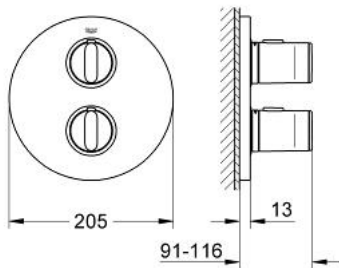

19 443 LS0 GROHE ONDUS THERMOSTATIC SHOWER MIXER

PRODUCT DESCRIPTION

- Colour: moon white
- set for final installation for
- GROHE Rapido T 35 500 000/35 050 000
- without concealed body
- volume handle with FlowControl Button (button with individually adjustable stop)
- temperature scale handle with GROHE SafeStop at 38°C
- metal handles
- metal escutcheon
- escutcheon- and shaft-sealings
- covered fixing

19 443 LS0 GROHE ONDUS THERMOSTATIC SHOWER MIXER

SPARE PARTS, 2月 2007 – now

- 1: Handle for shut-off valve (Spare part-nr. 47794LS0)
- 2: Scale handle, metallic (Spare part-nr. 47795LS0)
- 3: Escutcheon (Spare part-nr. 47797LS0)
- 4: Stop (Spare part-nr. 10093000)
- 5: Ceramic headpart 1/2" (Spare part-nr. 45346000)
- 5.1: O-ring $\varnothing 18.2 \times \varnothing 1.7$ (Spare part-nr. 0392400M)
- 6: Extension set 27.5 mm (Spare part-nr. 47780000)*
- 7: Scale handle, metallic (Spare part-nr. 47798LS0)*