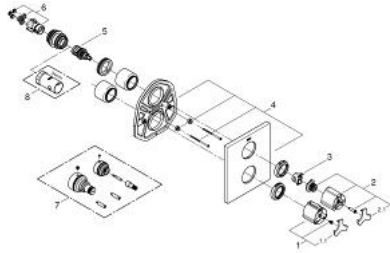

19 446 000 ALLURE THERMOSTAT WITH INTEGRATED 2-WAY DIVERTER FOR BATH OR SHOWER WITH MORE THAN ONE OUTLET

PRODUCT DESCRIPTION

- Colour: chrome
- set for final installation for
- GROHE Rapido T 35 500 000
- GROHE LongLife finish
- temperature scale handle with GROHE SafeStop at 38°C
- GROHE SafeStop Plus optional temperature limiter at 43°C included
- shut off and flow control
- Aquadimmer with multiple function
- diverter for 2 outlets
- escutcheon and shaft sealing
- metal handles
- metal escutcheon
- covered coupling
- without concealed body

19 446 000 ALLURE THERMOSTAT WITH INTEGRATED 2-WAY DIVERTER FOR BATH OR SHOWER WITH MORE THAN ONE OUTLET

SPARE PARTS, 4月 2014 – now

- 1: Scale handle Neotherm (Spare part-nr. 47786000)
 - 1.1: Cover cap (Spare part-nr. 0635600M)
 - 2: Handle for shut-off valve (Spare part-nr. 47793000)
 - 2.1: Cover cap (Spare part-nr. 0635600M)
 - 3: Stop ring (Spare part-nr. 10089000)
 - 4: Escutcheon (Spare part-nr. 47785000)
 - 5: Aquadimmer (Spare part-nr. 47364000)
 - 6: Adapter (Spare part-nr. 12701000)
 - 7: Extension set 27.5 mm (Spare part-nr. 47781000)*
 - 8: Socket spanner (Spare part-nr. 19332000)*
- * Optional accessories