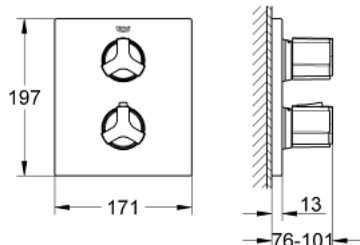

19 446 000 ALLURE THERMOSTAT WITH INTEGRATED 2-WAY DIVERTER FOR BATH OR SHOWER WITH MORE THAN ONE OUTLET

PRODUCT DESCRIPTION

- Colour: chrome
- set for final installation for
- GROHE Rapido T 35 500 000
- GROHE LongLife finish
- temperature scale handle with GROHE SafeStop at 38°C
- GROHE SafeStop Plus optional temperature limiter at 43°C included
- shut off and flow control
- Aquadimmer with multiple function
- diverter for 2 outlets
- escutcheon and shaft sealing
- metal handles
- metal escutcheon
- covered coupling
- without concealed body

19 446 000 ALLURE THERMOSTAT WITH INTEGRATED 2-WAY DIVERTER FOR BATH OR SHOWER WITH MORE THAN ONE OUTLET

SPARE PARTS, 4月 2014 – now

- 1: Scale handle Neotherm (Spare part-nr. 47786000)
 - 1.1: Cover cap (Spare part-nr. 0635600M)
 - 2: Handle for shut-off valve (Spare part-nr. 47793000)
 - 2.1: Cover cap (Spare part-nr. 0635600M)
 - 3: Stop ring (Spare part-nr. 10089000)
 - 4: Escutcheon (Spare part-nr. 47785000)
 - 5: Aquadimmer (Spare part-nr. 47364000)
 - 6: Adapter (Spare part-nr. 12701000)
 - 7: Extension set 27.5 mm (Spare part-nr. 47781000)*
 - 8: Socket spanner (Spare part-nr. 19332000)*
- * Optional accessories