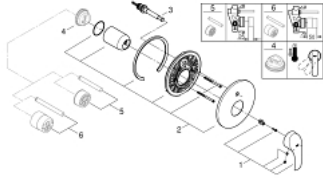

19 450 002 EUROSMART SINGLE-LEVER BATH/SHOWER MIXER

PRODUCT DESCRIPTION

- Colour: chrome
- final installation set for
- 33 961 000, 33 963 000, 33 965 000
- without concealed body
- metal lever
- GROHE LongLife finish
- GROHE FastFixation covered fixation
- automatic diverter: bath/shower
- escutcheon- and shaft-sealing
- metal wall escutcheon

19 450 002 EUROSMART SINGLE-LEVER BATH/SHOWER MIXER

SPARE PARTS, October 2013 – now

- 1: Lever (Spare part-nr. 46903000)
- 2: Escutcheon (Spare part-nr. 46905000)
- 3: Diverter (Spare part-nr. 46737000)
- 4: Temperature limiter (Spare part-nr. 46308000)*
- 5: Extension set (Spare part-nr. 46191000)*
- 6: Extension set (Spare part-nr. 46343000)*