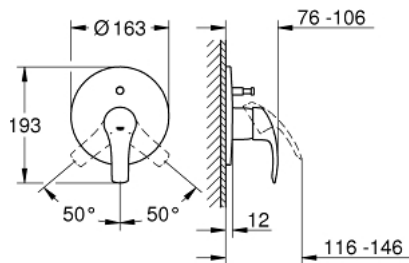

19 450 002 EUROSMART SINGLE-LEVER BATH/SHOWER MIXER

PRODUCT DESCRIPTION

- Colour: chrome
- final installation set for
- 33 961 000, 33 963 000, 33 965 000
- without concealed body
- metal lever
- GROHE LongLife finish
- GROHE FastFixation covered fixation
- automatic diverter: bath/shower
- escutcheon- and shaft-sealing
- metal wall escutcheon

19 450 002 EUROSMART SINGLE-LEVER BATH/SHOWER MIXER

SPARE PARTS, October 2013 – now

- 1: Lever (Spare part-nr. 46903000)
- 2: Escutcheon (Spare part-nr. 46905000)
- 3: Diverter (Spare part-nr. 46737000)
- 4: Temperature limiter (Spare part-nr. 46308000)*
- 5: Extension set (Spare part-nr. 46191000)*
- 6: Extension set (Spare part-nr. 46343000)*