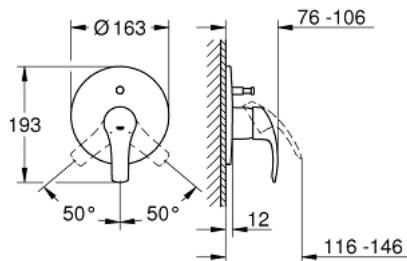

19 450 002 EUROSMART SINGLE-LEVER BATH MIXER

PRODUCT DESCRIPTION

- Colour: chrome
- set for final installation for
- 33 961 000, 33 963 000, 33 965 000
- without concealed body
- metal lever
- GROHE LongLife finish
- GROHE FastFixation covered fixation
- automatic diverter: bath/shower
- escutcheon and shaft sealing
- metal wall escutcheon

19 450 002 EUROSMART SINGLE-LEVER BATH MIXER

SPARE PARTS, 10月 2013 – now

- 1: Lever (Spare part-nr. 46903000)
- 2: Escutcheon (Spare part-nr. 46905000)
- 3: Diverter (Spare part-nr. 46737000)
- 4: Temperature limiter (Spare part-nr. 46308000)*
- 5: Extension set (Spare part-nr. 46191000)*
- 6: Extension set (Spare part-nr. 46343000)*