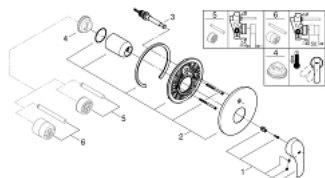

19 450 002 EUROSMART SINGLE-LEVER BATH MIXER

PRODUCT DESCRIPTION

- Colour: chrome
- set for final installation for
- 33 961 000, 33 963 000, 33 965 000
- without concealed body
- metal lever
- GROHE LongLife finish
- GROHE FastFixation covered fixation
- automatic diverter: bath/shower
- escutcheon and shaft sealing
- metal wall escutcheon

19 450 002 EUROSMART SINGLE-LEVER BATH MIXER

SPARE PARTS, 10月 2013 – now

- 1: Lever (Spare part-nr. 46903000)
- 2: Escutcheon (Spare part-nr. 46905000)
- 3: Diverter (Spare part-nr. 46737000)
- 4: Temperature limiter (Spare part-nr. 46308000)*
- 5: Extension set (Spare part-nr. 46191000)*
- 6: Extension set (Spare part-nr. 46343000)*