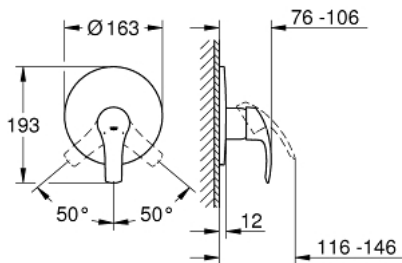

19 451 002 EUROSMART SINGLE-LEVER SHOWER MIXER

PRODUCT DESCRIPTION

- Colour: chrome
- trim set for use with rough-in box 33 963 001, 33 964 001, 33 965 001
- without concealed body
- metal lever
- GROHE LongLife finish
- GROHE FastFixation covered fixation
- escutcheon- and shaft-sealing
- metal wall escutcheon

19 451 002 EUROSMART SINGLE-LEVER SHOWER MIXER

SPARE PARTS, October 2013 – now

- 1: Lever (Spare part-nr. 46903000)
 - 2: Escutcheon (Spare part-nr. 46904000)
 - 3: Temperature limiter (Spare part-nr. 46308000)*
 - 4: Extension set (Spare part-nr. 46191000)*
 - 5: Extension set (Spare part-nr. 46343000)*
- * Optional accessories