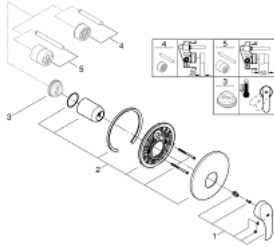

19 451 002 EUROSMART SINGLE-LEVER SHOWER MIXER

PRODUCT DESCRIPTION

- Colour: chrome
- trim set for use with rough-in box 33 963 001, 33 964 001, 33 965 001
- without concealed body
- metal lever
- GROHE LongLife finish
- GROHE FastFixation covered fixation
- escutcheon- and shaft-sealing
- metal wall escutcheon

19 451 002 EUROSMART SINGLE-LEVER SHOWER MIXER

SPARE PARTS, October 2013 – now

- 1: Lever (Spare part-nr. 46903000)
 - 2: Escutcheon (Spare part-nr. 46904000)
 - 3: Temperature limiter (Spare part-nr. 46308000)*
 - 4: Extension set (Spare part-nr. 46191000)*
 - 5: Extension set (Spare part-nr. 46343000)*
- * Optional accessories