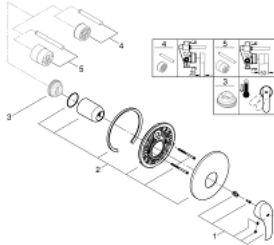

19 451 002 EUROSMART SINGLE-LEVER SHOWER MIXER

PRODUCT DESCRIPTION

- Colour: chrome
- trim set for use with rough-in box 33 963 001, 33 964 001, 33 965 001
- without concealed body
- metal lever
- GROHE LongLife finish
- GROHE FastFixation covered fixation
- escutcheon and shaft sealing
- metal wall escutcheon

19 451 002 **EUROSMART SINGLE-LEVER SHOWER MIXER**

SPARE PARTS, 10月 2013 – now

- 1: Lever (Spare part-nr. 46903000)
- 2: Escutcheon (Spare part-nr. 46904000)
- 3: Temperature limiter (Spare part-nr. 46308000)*
- 4: Extension set (Spare part-nr. 46191000)*
- 5: Extension set (Spare part-nr. 46343000)*