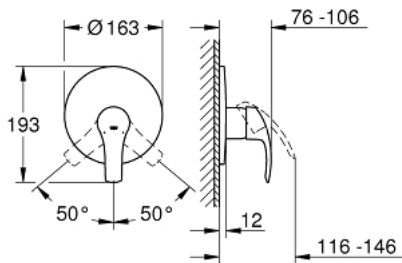

19 451 002 EUROSMART SINGLE-LEVER SHOWER MIXER

PRODUCT DESCRIPTION

- Colour: chrome
- trim set for use with rough-in box 33 963 001, 33 964 001, 33 965 001
- without concealed body
- metal lever
- GROHE LongLife finish
- GROHE FastFixation covered fixation
- escutcheon and shaft sealing
- metal wall escutcheon

19 451 002 **EUROSMART SINGLE-LEVER SHOWER MIXER**

SPARE PARTS, 10月 2013 – now

- 1: Lever (Spare part-nr. 46903000)
- 2: Escutcheon (Spare part-nr. 46904000)
- 3: Temperature limiter (Spare part-nr. 46308000)*
- 4: Extension set (Spare part-nr. 46191000)*
- 5: Extension set (Spare part-nr. 46343000)*