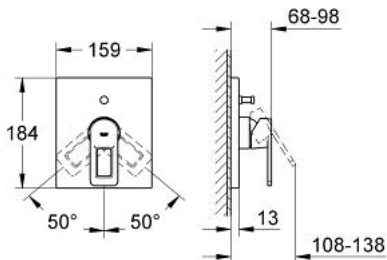

## 19 456 LS0 **QUADRA SINGLE-LEVER BATH/SHOWER MIXER**

### PRODUCT DESCRIPTION

- Colour: moon white
- final installation set for
  - 35 501 000
  - 33 963 000
- without concealed body
- GROHE LongLife finish
- automatic diverter: bath/shower
- escutcheon- and shaft-sealings
- metal escutcheon
- covered coupling