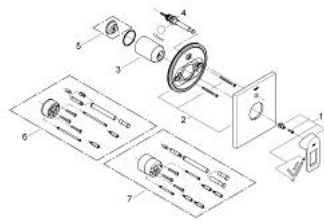

## 19 456 LS0 **QUADRA SINGLE-LEVER BATH/SHOWER MIXER**

### PRODUCT DESCRIPTION

- Colour: moon white
- final installation set for
  - 35 501 000
  - 33 963 000
- without concealed body
- GROHE LongLife finish
- automatic diverter: bath/shower
- escutcheon- and shaft-sealings
- metal escutcheon
- covered coupling

### **SPARE PARTS**, June 2009 – now

- 1: Lever (Spare part-nr. 46636LS0)
- 2: Escutcheon (Spare part-nr. 46614LS0)
- 3: Shield (Spare part-nr. 09038LS0)
- 4: Diverter (Spare part-nr. 46737LS0)
- 5: Temperature limiter (Spare part-nr. 46375000)\*
- 6: Extension set 1/2", 25 (Spare part-nr. 46191LS0)\*
- 7: Extension set (Spare part-nr. 46343LS0)\*