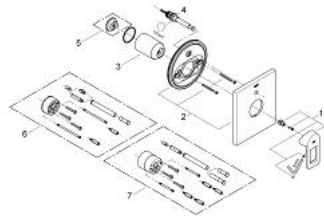

19 456 LS0 **QUADRA SINGLE-LEVER BATH MIXER**

PRODUCT DESCRIPTION

- Colour: moon white
- set for final installation for
- 35 501 000
- 33 963 000
- without concealed body
- GROHE LongLife finish
- automatic diverter: bath/shower
- escutcheon- and shaft-sealings
- metal escutcheon
- covered coupling

19 456 LS0 **QUADRA SINGLE-LEVER BATH MIXER**

SPARE PARTS, 6月 2009 – now

- 1: Lever (Spare part-nr. 46636LS0)
- 2: Escutcheon (Spare part-nr. 46614LS0)
- 3: Cap (Spare part-nr. 09038LS0)
- 4: Diverter (Spare part-nr. 46737LS0)
- 5: Temperature limiter (Spare part-nr. 46375000)*
- 6: Extension set 1/2", 25 mm (Spare part-nr. 46191LS0)*
- 7: Extension set (Spare part-nr. 46343LS0)*