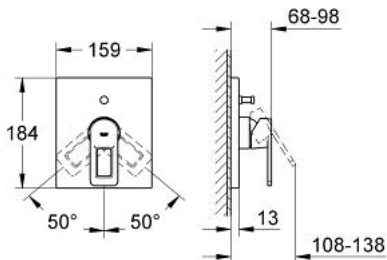

19 456 LS0 **QUADRA SINGLE-LEVER BATH MIXER**

PRODUCT DESCRIPTION

- Colour: moon white
- set for final installation for
- 35 501 000
- 33 963 000
- without concealed body
- GROHE LongLife finish
- automatic diverter: bath/shower
- escutcheon- and shaft-sealings
- metal escutcheon
- covered coupling

19 456 LS0 **QUADRA SINGLE-LEVER BATH MIXER**

SPARE PARTS, 6月 2009 – now

- 1: Lever (Spare part-nr. 46636LS0)
- 2: Escutcheon (Spare part-nr. 46614LS0)
- 3: Cap (Spare part-nr. 09038LS0)
- 4: Diverter (Spare part-nr. 46737LS0)
- 5: Temperature limiter (Spare part-nr. 46375000)*
- 6: Extension set 1/2", 25 mm (Spare part-nr. 46191LS0)*
- 7: Extension set (Spare part-nr. 46343LS0)*