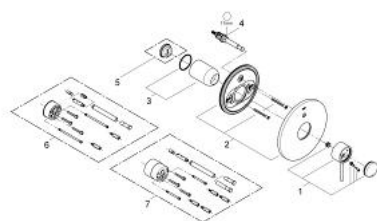

## 19 459 001 ATRIO SINGLE-LEVER BATH/SHOWER MIXER

### PRODUCT DESCRIPTION

- Colour: chrome
- final installation set for
  - 35 501 000
  - 33 963 000
- without concealed body
- GROHE LongLife finish
- escutcheon- and shaft-sealings
- metal escutcheon
- covered fixing

### **SPARE PARTS**, October 2007 – now

- 1: Lever (Spare part-nr. 46634000)
- 2: Escutcheon (Spare part-nr. 46586000)
- 3: Shield (Spare part-nr. 02693000)
- 4: Diverter (Spare part-nr. 46737000)
- 5: Temperature limiter (Spare part-nr. 46308000)\*
- 6: Extension set (Spare part-nr. 46191000)\*
- 7: Extension set (Spare part-nr. 46343000)\*