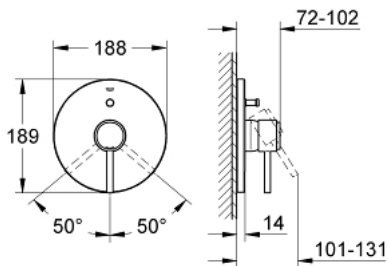

## 19 459 001 ATRIO SINGLE-LEVER BATH/SHOWER MIXER

### PRODUCT DESCRIPTION

- Colour: chrome
- final installation set for
  - 35 501 000
  - 33 963 000
- without concealed body
- GROHE LongLife finish
- escutcheon- and shaft-sealings
- metal escutcheon
- covered fixing