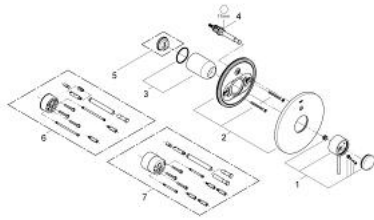

19 459 001 ATRIO SINGLE-LEVER BATH MIXER

PRODUCT DESCRIPTION

- Colour: chrome
- set for final installation for
- 35 501 000
- 33 963 000
- without concealed body
- GROHE LongLife finish
- escutcheon- and shaft-sealings
- metal escutcheon
- covered fixing

19 459 001 **ATRIO SINGLE-LEVER BATH MIXER**

SPARE PARTS, 10月 2007 – now

- 1: Lever (Spare part-nr. 46634000)
- 2: Escutcheon (Spare part-nr. 46586000)
- 3: Cap (Spare part-nr. 02693000)
- 4: Diverter (Spare part-nr. 46737000)
- 5: Temperature limiter (Spare part-nr. 46308000)*
- 6: Extension set (Spare part-nr. 46191000)*
- 7: Extension set (Spare part-nr. 46343000)*