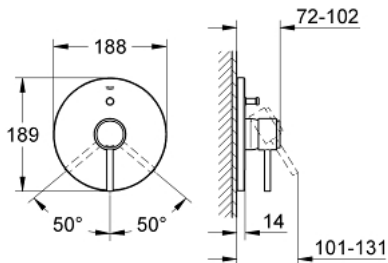

19 459 001 ATRIO SINGLE-LEVER BATH MIXER

PRODUCT DESCRIPTION

- Colour: chrome
- set for final installation for
- 35 501 000
- 33 963 000
- without concealed body
- GROHE LongLife finish
- escutcheon- and shaft-sealings
- metal escutcheon
- covered fixing

19 459 001 **ATRIO SINGLE-LEVER BATH MIXER**

SPARE PARTS, 10月 2007 – now

- 1: Lever (Spare part-nr. 46634000)
- 2: Escutcheon (Spare part-nr. 46586000)
- 3: Cap (Spare part-nr. 02693000)
- 4: Diverter (Spare part-nr. 46737000)
- 5: Temperature limiter (Spare part-nr. 46308000)*
- 6: Extension set (Spare part-nr. 46191000)*
- 7: Extension set (Spare part-nr. 46343000)*