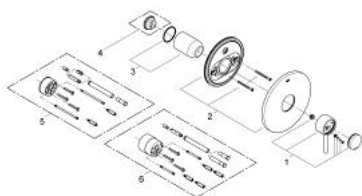

19 463 001 ATRIO SINGLE-LEVER SHOWER MIXER

PRODUCT DESCRIPTION

- Colour: chrome
- final installation set for
 - 35 501 000
 - 33 964 000
- without concealed body
- GROHE LongLife finish
- escutcheon- and shaft-sealings
- metal escutcheon
- covered fixing

19 463 001 ATRIO SINGLE-LEVER SHOWER MIXER

SPARE PARTS, October 2007 – now

- 1: Lever (Spare part-nr. 46634000)
- 2: Escutcheon (Spare part-nr. 46587000)
- 3: Shield (Spare part-nr. 02693000)
- 4: Temperature limiter (Spare part-nr. 46308000)*
- 5: Extension set (Spare part-nr. 46191000)*
- 6: Extension set (Spare part-nr. 46343000)*