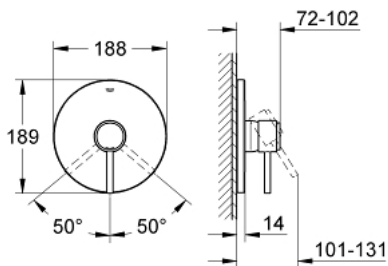

19 463 001 ATRIO SINGLE-LEVER SHOWER MIXER

PRODUCT DESCRIPTION

- Colour: chrome
- final installation set for
 - 35 501 000
 - 33 964 000
- without concealed body
- GROHE LongLife finish
- escutcheon- and shaft-sealings
- metal escutcheon
- covered fixing

19 463 001 ATRIO SINGLE-LEVER SHOWER MIXER

SPARE PARTS, October 2007 – now

- 1: Lever (Spare part-nr. 46634000)
- 2: Escutcheon (Spare part-nr. 46587000)
- 3: Shield (Spare part-nr. 02693000)
- 4: Temperature limiter (Spare part-nr. 46308000)*
- 5: Extension set (Spare part-nr. 46191000)*
- 6: Extension set (Spare part-nr. 46343000)*