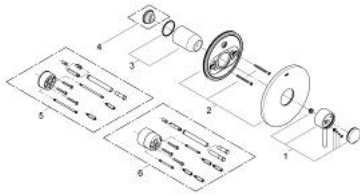

19 463 001 ATRIO SINGLE-LEVER SHOWER MIXER

PRODUCT DESCRIPTION

- Colour: chrome
- set for final installation for
- 35 501 000
- 33 964 000
- without concealed body
- GROHE LongLife finish
- escutcheon- and shaft-sealings
- metal escutcheon
- covered fixing

19 463 001 ATRIO SINGLE-LEVER SHOWER MIXER

SPARE PARTS, 10月 2007 – now

- 1: Lever (Spare part-nr. 46634000)
 - 2: Escutcheon (Spare part-nr. 46587000)
 - 3: Cap (Spare part-nr. 02693000)
 - 4: Temperature limiter (Spare part-nr. 46308000)*
 - 5: Extension set (Spare part-nr. 46191000)*
 - 6: Extension set (Spare part-nr. 46343000)*
- * Optional accessories