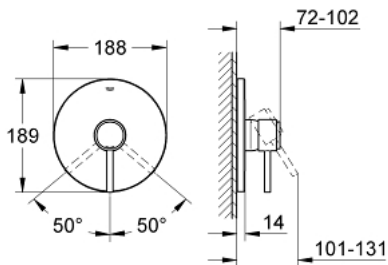

19 463 001 ATRIO SINGLE-LEVER SHOWER MIXER

PRODUCT DESCRIPTION

- Colour: chrome
- set for final installation for
- 35 501 000
- 33 964 000
- without concealed body
- GROHE LongLife finish
- escutcheon- and shaft-sealings
- metal escutcheon
- covered fixing

19 463 001 ATRIO SINGLE-LEVER SHOWER MIXER

SPARE PARTS, 10月 2007 – now

- 1: Lever (Spare part-nr. 46634000)
 - 2: Escutcheon (Spare part-nr. 46587000)
 - 3: Cap (Spare part-nr. 02693000)
 - 4: Temperature limiter (Spare part-nr. 46308000)*
 - 5: Extension set (Spare part-nr. 46191000)*
 - 6: Extension set (Spare part-nr. 46343000)*
- * Optional accessories