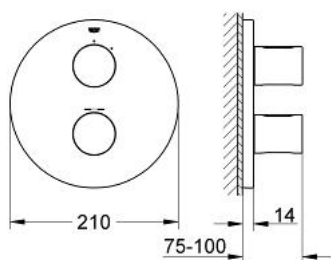

19 464 000 GROHTHERM 3000 COSMOPOLITAN THERMOSTAT SHOWER MIXER

PRODUCT DESCRIPTION

- Colour: chrome
- final installation set for 34 211 000
- without concealed body
- GROHE LongLife finish
- GROHE SafeStop - safety button at 38°C
- volume handle with FlowControl Button (button with individually adjustable stop)
- GROHE FastFixation escutcheon with covered shaft sealing and covered fixing

19 464 000 GROHTHERM 3000 COSMOPOLITAN THERMOSTAT SHOWER MIXER

SPARE PARTS, September 2007 – now

- 1: Handle (Spare part-nr. 47805000)
- 2: Escutcheon (Spare part-nr. 47809000)
- 3: Temperature limiter (Spare part-nr. 10093000)
- 4: Extension-set, 27,5 mm (Spare part-nr. 47200000)*
- 5: Scale handle (Spare part-nr. 47812000)*