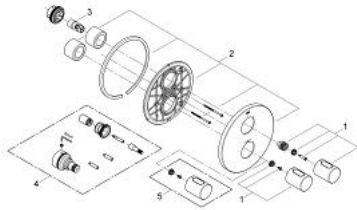

19 464 000 GROHTHERM 3000 COSMOPOLITAN THERMOSTAT SHOWER MIXER

PRODUCT DESCRIPTION

- Colour: chrome
- final installation set for 34 211 000
- without concealed body
- GROHE LongLife finish
- GROHE SafeStop - safety button at 38°C
- volume handle with EcoButton (economy button with individually adjustable economy stop)
- GROHE FastFixation escutcheon with covered shaft sealing and covered fixing

19 464 000 **GROHTHERM 3000 COSMOPOLITAN THERMOSTAT SHOWER MIXER**

SPARE PARTS, September 2007 – now

- 1: Handle (Spare part-nr. 47805000)
- 2: Escutcheon (Spare part-nr. 47809000)
- 3: Temperature limiter (Spare part-nr. 10093000)
- 4: Extension-set, 27,5 mm (Spare part-nr. 47200000)*
- 5: Scale handle (Spare part-nr. 47812000)*