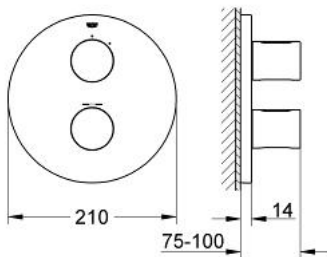

19 464 000 GROHTHERM 3000 COSMOPOLITAN THERMOSTAT SHOWER MIXER

PRODUCT DESCRIPTION

- Colour: chrome
- final installation set for 34 211 000
- without concealed body
- GROHE LongLife finish
- GROHE SafeStop - safety button at 38°C
- volume handle with EcoButton (economy button with individually adjustable economy stop)
- GROHE FastFixation escutcheon with covered shaft sealing and covered fixing

19 464 000 **GROHTHERM 3000 COSMOPOLITAN THERMOSTAT SHOWER MIXER**

SPARE PARTS, September 2007 – now

- 1: Handle (Spare part-nr. 47805000)
- 2: Escutcheon (Spare part-nr. 47809000)
- 3: Temperature limiter (Spare part-nr. 10093000)
- 4: Extension-set, 27,5 mm (Spare part-nr. 47200000)*
- 5: Scale handle (Spare part-nr. 47812000)*