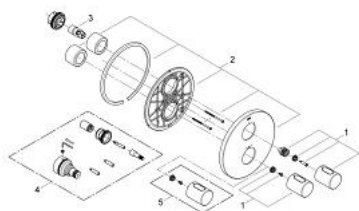

19 464 000 GROHTHERM 3000 COSMOPOLITAN THERMOSTAT SHOWER MIXER

PRODUCT DESCRIPTION

- Colour: chrome
- final installation set for 34 211 000
- without concealed body
- GROHE LongLife finish
- GROHE SafeStop - safety button at 38°C
- volume handle with FlowControl Button (button with individually adjustable stop)
- GROHE FastFixation escutcheon with covered shaft sealing and covered fixing

19 464 000 GROHTHERM 3000 COSMOPOLITAN THERMOSTAT SHOWER MIXER

SPARE PARTS, September 2007 – now

- 1: Handle (Spare part-nr. 47805000)
- 2: Escutcheon (Spare part-nr. 47809000)
- 3: Temperature limiter (Spare part-nr. 10093000)
- 4: Extension-set, 27,5 mm (Spare part-nr. 47200000)*
- 5: Scale handle (Spare part-nr. 47812000)*