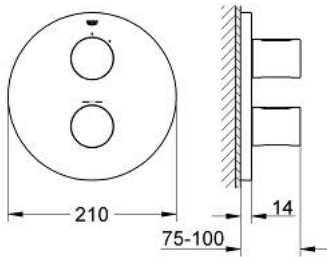

19 464 000 GROHTHERM 3000 COSMOPOLITAN THERMOSTATIC SHOWER MIXER

PRODUCT DESCRIPTION

- Colour: chrome
- set for final installation for
- 34 211 000
- without concealed body
- GROHE LongLife finish
- GROHE SafeStop safety button at 38°C
- volume handle with GROHE EcoButton (economy button with individually adjustable economy stop)
- GROHE FastFixation escutcheon with covered shaft sealing and covered fixing

19 464 000 GROHTHERM 3000 COSMOPOLITAN THERMOSTATIC SHOWER MIXER

SPARE PARTS, 9月 2007 – now

- 1: Handle (Spare part-nr. 47805000)
- 2: Escutcheon (Spare part-nr. 47809000)
- 3: Stop (Spare part-nr. 10093000)
- 4: Extension set 27.5 mm (Spare part-nr. 47200000)*
- 5: Temperature scale handle (Spare part-nr. 47812000)*