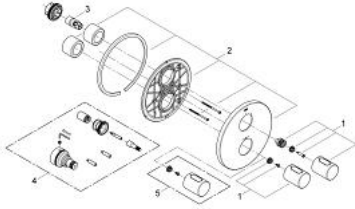

19 464 000 GROHTHERM 3000 COSMOPOLITAN THERMOSTATIC SHOWER MIXER

PRODUCT DESCRIPTION

- Colour: chrome
- set for final installation for
- 34 211 000
- without concealed body
- GROHE LongLife finish
- GROHE SafeStop safety button at 38°C
- volume handle with GROHE EcoButton (economy button with individually adjustable economy stop)
- GROHE FastFixation escutcheon with covered shaft sealing and covered fixing

19 464 000 GROHTHERM 3000 COSMOPOLITAN THERMOSTATIC SHOWER MIXER

SPARE PARTS, 9月 2007 – now

- 1: Handle (Spare part-nr. 47805000)
- 2: Escutcheon (Spare part-nr. 47809000)
- 3: Stop (Spare part-nr. 10093000)
- 4: Extension set 27.5 mm (Spare part-nr. 47200000)*
- 5: Temperature scale handle (Spare part-nr. 47812000)*