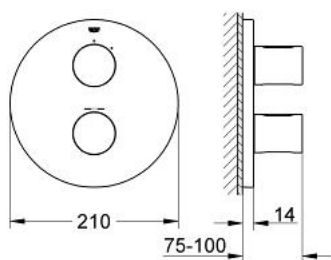

19 464 000 GROHTHERM 3000 COSMOPOLITAN THERMOSTATIC SHOWER MIXER

PRODUCT DESCRIPTION

- Colour: chrome
- set for final installation for
- 34 211 000
- without concealed body
- GROHE LongLife finish
- GROHE SafeStop safety button at 38°C
- volume handle with FlowControl Button (button with individually adjustable stop)
- GROHE FastFixation escutcheon with covered shaft sealing and covered fixing

19 464 000 **GROHTHERM 3000 COSMOPOLITAN THERMOSTATIC SHOWER MIXER**

SPARE PARTS, 9月 2007 – now

1: Handle (Spare part-nr. 47805000)

2: Escutcheon (Spare part-nr. 47809000)

3: Stop (Spare part-nr. 10093000)

4: Extension set 27.5 mm (Spare part-nr. 47200000)*

5: Temperature scale handle (Spare part-nr. 47812000)*

* Optional accessories