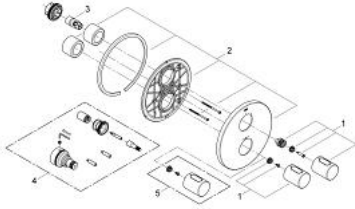

19 464 000 GROHTHERM 3000 COSMOPOLITAN THERMOSTATIC SHOWER MIXER

PRODUCT DESCRIPTION

- Colour: chrome
- set for final installation for
- 34 211 000
- without concealed body
- GROHE LongLife finish
- GROHE SafeStop safety button at 38°C
- volume handle with FlowControl Button (button with individually adjustable stop)
- GROHE FastFixation escutcheon with covered shaft sealing and covered fixing

19 464 000 **GROHTHERM 3000 COSMOPOLITAN THERMOSTATIC SHOWER MIXER**

SPARE PARTS, 9月 2007 – now

1: Handle (Spare part-nr. 47805000)

2: Escutcheon (Spare part-nr. 47809000)

3: Stop (Spare part-nr. 10093000)

4: Extension set 27.5 mm (Spare part-nr. 47200000)*

5: Temperature scale handle (Spare part-nr. 47812000)*

* Optional accessories