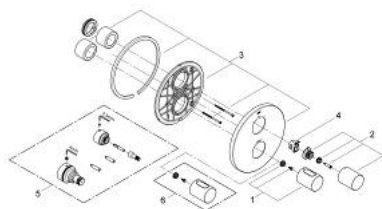

19 465 000 **GROHTHERM 3000 COSMOPOLITAN THERMOSTAT BATH/SHOWER MIXER**

**PRODUCT DESCRIPTION**

- Colour: chrome
- final installation set for
- 34 212
- without concealed body
- GROHE LongLife finish
- GROHE SafeStop - safety button at 38°C
- Aquadimmer handle with multiple function
- - flow control
- GROHE FastFixation escutcheon with covered shaft sealing and covered fixing
- - diverter: bath/shower

19 465 000 **GROHTHERM 3000 COSMOPOLITAN THERMOSTAT BATH/SHOWER MIXER**

**SPARE PARTS**, September 2007 – now

- 1: Handle (Spare part-nr. 47805000)
- 2: Shut-off handle (Spare part-nr. 47806000)
- 3: Escutcheon (Spare part-nr. 47810000)
- 4: Stop ring (Spare part-nr. 10089000)
- 5: Extension-set, 27,5 mm (Spare part-nr. 47201000)\*
- 6: Scale handle (Spare part-nr. 47812000)\*