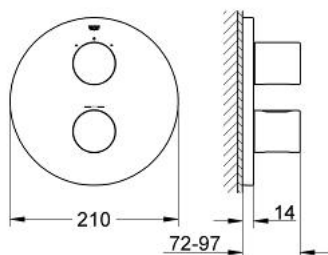

19 465 000 **GROHTHERM 3000 COSMOPOLITAN THERMOSTAT BATH/SHOWER MIXER**

**PRODUCT DESCRIPTION**

- Colour: chrome
- final installation set for
- 34 212
- without concealed body
- GROHE LongLife finish
- GROHE SafeStop - safety button at 38°C
- Aquadimmer handle with multiple function
- - flow control
- GROHE FastFixation escutcheon with covered shaft sealing and covered fixing
- - diverter: bath/shower

19 465 000 **GROHTHERM 3000 COSMOPOLITAN THERMOSTAT BATH/SHOWER MIXER**

**SPARE PARTS**, September 2007 – now

- 1: Handle (Spare part-nr. 47805000)
- 2: Shut-off handle (Spare part-nr. 47806000)
- 3: Escutcheon (Spare part-nr. 47810000)
- 4: Stop ring (Spare part-nr. 10089000)
- 5: Extension-set, 27,5 mm (Spare part-nr. 47201000)\*
- 6: Scale handle (Spare part-nr. 47812000)\*