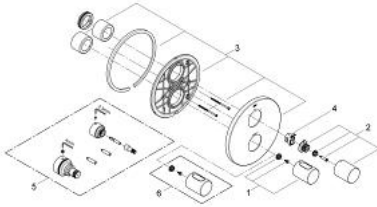

### PRODUCT DESCRIPTION

- Colour: chrome
- set for final installation for
- 34 212 000
- without concealed body
- GROHE LongLife finish
- GROHE SafeStop safety button at 38°C
- GROHE Aquadimmer handle with multiple function
- flow control
- GROHE FastFixation escutcheon with covered shaft sealing and covered fixing
- diverter: bath/shower

### SPARE PARTS, 9月 2007 – now

- 1: Handle (Spare part-nr. 47805000)
- 2: Shut-off handle (Spare part-nr. 47806000)
- 3: Escutcheon (Spare part-nr. 47810000)
- 4: Stop ring (Spare part-nr. 10089000)
- 5: Extension set 27.5 mm (Spare part-nr. 47201000)\*
- 6: Temperature scale handle (Spare part-nr. 47812000)\*