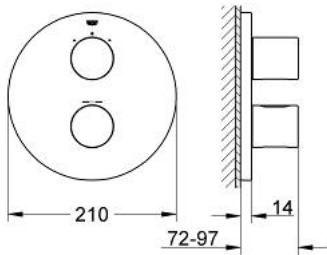

### PRODUCT DESCRIPTION

- Colour: chrome
- set for final installation for
- 34 212 000
- without concealed body
- GROHE LongLife finish
- GROHE SafeStop safety button at 38°C
- GROHE Aquadimmer handle with multiple function
- flow control
- GROHE FastFixation escutcheon with covered shaft sealing and covered fixing
- diverter: bath/shower

### SPARE PARTS, 9月 2007 – now

- 1: Handle (Spare part-nr. 47805000)
- 2: Shut-off handle (Spare part-nr. 47806000)
- 3: Escutcheon (Spare part-nr. 47810000)
- 4: Stop ring (Spare part-nr. 10089000)
- 5: Extension set 27.5 mm (Spare part-nr. 47201000)\*
- 6: Temperature scale handle (Spare part-nr. 47812000)\*