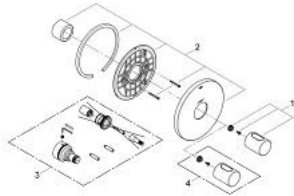

19 466 000 GROHTHERM 3000 COSMOPOLITAN THERMOSTAT FOR BATH AND/OR SHOWER

PRODUCT DESCRIPTION

- Colour: chrome
- final installation set for
 - 34 213
 - 34 214
- GROHE FastFixation escutcheon with covered shaft sealing and covered fixing
- GROHE LongLife finish
- GROHE SafeStop - safety button at 38°C
- GROHE SafeStop Plus - optional temperature limiter at 43°C included
- without concealed body

19 466 000 **GROHTHERM 3000 COSMOPOLITAN THERMOSTAT FOR BATH AND/OR SHOWER**

SPARE PARTS, September 2007 – now

- 1: Handle (Spare part-nr. 47805000)
- 2: Escutcheon (Spare part-nr. 47808000)
- 3: Extension-set, 27,5 mm (Spare part-nr. 47200000)*
- 4: Scale handle (Spare part-nr. 47812000)*