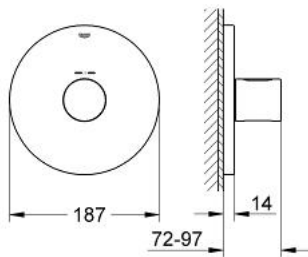

19 466 000 GROHTHERM 3000 COSMOPOLITAN THERMOSTAT FOR BATH AND/OR SHOWER

PRODUCT DESCRIPTION

- Colour: chrome
- final installation set for
 - 34 213
 - 34 214
- GROHE FastFixation escutcheon with covered shaft sealing and covered fixing
- GROHE LongLife finish
- GROHE SafeStop - safety button at 38°C
- GROHE SafeStop Plus - optional temperature limiter at 43°C included
- without concealed body

19 466 000 **GROHTHERM 3000 COSMOPOLITAN THERMOSTAT FOR BATH AND/OR SHOWER**

SPARE PARTS, September 2007 – now

- 1: Handle (Spare part-nr. 47805000)
- 2: Escutcheon (Spare part-nr. 47808000)
- 3: Extension-set, 27,5 mm (Spare part-nr. 47200000)*
- 4: Scale handle (Spare part-nr. 47812000)*