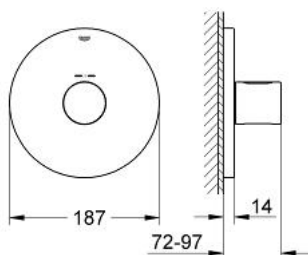

### PRODUCT DESCRIPTION

- Colour: chrome
- set for final installation for
- 34 213 000
- 34 214 000
- GROHE FastFixation escutcheon with covered shaft sealing and covered fixing
- GROHE LongLife finish
- GROHE SafeStop safety button at 38°C
- GROHE SafeStop Plus optional temperature limiter at 43°C included
- without concealed body

19 466 000 **GROHTHERM 3000 COSMOPOLITAN CENTRAL THERMOSTATIC MIXER**

**SPARE PARTS**, 9月 2007 – now

1: Handle (Spare part-nr. 47805000)

2: Escutcheon (Spare part-nr. 47808000)

3: Extension set 27.5 mm (Spare part-nr. 47200000)\*

4: Temperature scale handle (Spare part-nr. 47812000)\*

\* Optional accessories