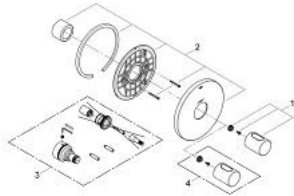

### PRODUCT DESCRIPTION

- Colour: chrome
- set for final installation for
- 34 213 000
- 34 214 000
- GROHE FastFixation escutcheon with covered shaft sealing and covered fixing
- GROHE LongLife finish
- GROHE SafeStop safety button at 38°C
- GROHE SafeStop Plus optional temperature limiter at 43°C included
- without concealed body

19 466 000 **GROHTHERM 3000 COSMOPOLITAN CENTRAL THERMOSTATIC MIXER**

**SPARE PARTS**, 9月 2007 – now

1: Handle (Spare part-nr. 47805000)

2: Escutcheon (Spare part-nr. 47808000)

3: Extension set 27.5 mm (Spare part-nr. 47200000)\*

4: Temperature scale handle (Spare part-nr. 47812000)\*

\* Optional accessories