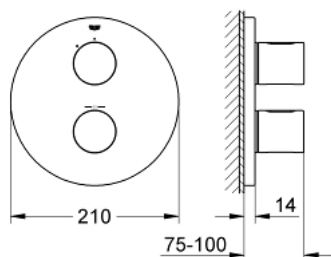

19 467 000 GROHTHERM 3000 COSMOPOLITAN THERMOSTAT SHOWER MIXER

PRODUCT DESCRIPTION

- Colour: chrome
- final installation set for
- GROHE Rapido T 35 500 000/35 050 000
- GROHE FastFixation escutcheon with covered shaft sealing and covered fixing
- GROHE LongLife finish
- GROHE SafeStop - safety button at 38°C
- GROHE SafeStop Plus - optional temperature limiter at 43°C included
- volume handle with FlowControl Button (button with individually adjustable stop)
- ceramic headpart 1/2", 180°
- without concealed body

19 467 000 GROHTHERM 3000 COSMOPOLITAN THERMOSTAT SHOWER MIXER

SPARE PARTS, April 2014 – now

- 1: Handle (Spare part-nr. 47805000)
- 2: Escutcheon (Spare part-nr. 47809000)
- 3: Temperature limiter (Spare part-nr. 10093000)
- 4: Ceramic headpart, 1/2" (Spare part-nr. 45346000)
- 4.1: O-ring $\varnothing 18.2 \times \varnothing 1.7$ (Spare part-nr. 0392400M)
- 5: Adapter 3/4" x 1/2" (Spare part-nr. 12702000)
- 6: Extension-set, 27,5 mm (Spare part-nr. 47780000)*
- 7: Scale handle (Spare part-nr. 47812000)*