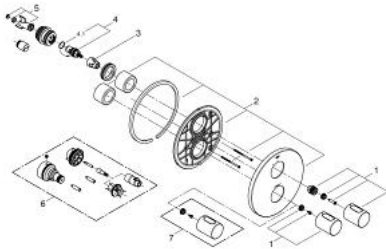

19 467 000 GROHTHERM 3000 COSMOPOLITAN THERMOSTAT SHOWER MIXER

PRODUCT DESCRIPTION

- Colour: chrome
- final installation set for
- GROHE Rapido T 35 500 000/35 050 000
- GROHE FastFixation escutcheon with covered shaft sealing and covered fixing
- GROHE LongLife finish
- GROHE SafeStop - safety button at 38°C
- GROHE SafeStop Plus - optional temperature limiter at 43°C included
- volume handle with FlowControl Button (button with individually adjustable stop)
- ceramic headpart 1/2", 180°
- without concealed body

19 467 000 GROHTHERM 3000 COSMOPOLITAN THERMOSTAT SHOWER MIXER

SPARE PARTS, April 2014 – now

- 1: Handle (Spare part-nr. 47805000)
- 2: Escutcheon (Spare part-nr. 47809000)
- 3: Temperature limiter (Spare part-nr. 10093000)
- 4: Ceramic headpart, 1/2" (Spare part-nr. 45346000)
- 4.1: O-ring $\varnothing 18.2 \times \varnothing 1.7$ (Spare part-nr. 0392400M)
- 5: Adapter 3/4" x 1/2" (Spare part-nr. 12702000)
- 6: Extension-set, 27,5 mm (Spare part-nr. 47780000)*
- 7: Scale handle (Spare part-nr. 47812000)*