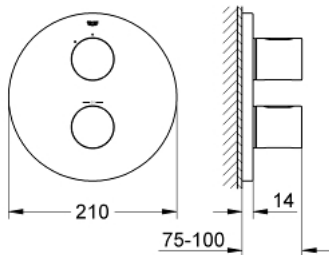

### PRODUCT DESCRIPTION

- Colour: chrome
- set for final installation for
- GROHE Rapido T 35 500 000/35 050 000
- GROHE FastFixation escutcheon with covered shaft sealing and covered fixing
- GROHE LongLife finish
- GROHE SafeStop safety button at 38°C
- GROHE SafeStop Plus optional temperature limiter at 43°C included
- volume handle with FlowControl Button (button with individually adjustable stop)
- Carbodur ceramic headpart 1/2", 180°
- without concealed body

### SPARE PARTS, 4月 2014 – now

- 1: Handle (Spare part-nr. 47805000)
- 2: Escutcheon (Spare part-nr. 47809000)
- 3: Stop (Spare part-nr. 10093000)
- 4: Ceramic headpart 1/2" (Spare part-nr. 45346000)
- 4.1: O-ring  $\varnothing 18.2 \times \varnothing 1.7$  (Spare part-nr. 0392400M)
- 5: Adapter (Spare part-nr. 12702000)
- 6: Extension set 27.5 mm (Spare part-nr. 47780000)\*
- 7: Temperature scale handle (Spare part-nr. 47812000)\*