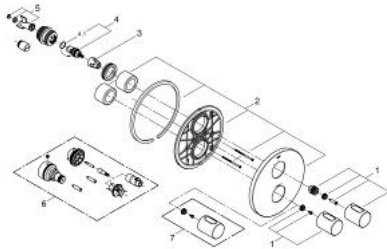

### PRODUCT DESCRIPTION

- Colour: chrome
- set for final installation for
- GROHE Rapido T 35 500 000/35 050 000
- GROHE FastFixation escutcheon with covered shaft sealing and covered fixing
- GROHE LongLife finish
- GROHE SafeStop safety button at 38°C
- GROHE SafeStop Plus optional temperature limiter at 43°C included
- volume handle with FlowControl Button (button with individually adjustable stop)
- Carbodur ceramic headpart 1/2", 180°
- without concealed body

### SPARE PARTS, 4月 2014 – now

- 1: Handle (Spare part-nr. 47805000)
- 2: Escutcheon (Spare part-nr. 47809000)
- 3: Stop (Spare part-nr. 10093000)
- 4: Ceramic headpart 1/2" (Spare part-nr. 45346000)
- 4.1: O-ring  $\varnothing 18.2 \times \varnothing 1.7$  (Spare part-nr. 0392400M)
- 5: Adapter (Spare part-nr. 12702000)
- 6: Extension set 27.5 mm (Spare part-nr. 47780000)\*
- 7: Temperature scale handle (Spare part-nr. 47812000)\*