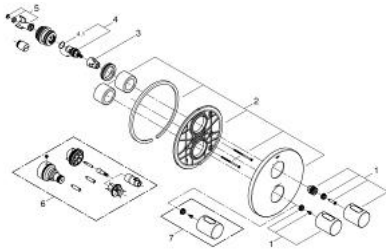

19 467 LS0 GROHTHERM 3000 COSMOPOLITAN THERMOSTAT SHOWER MIXER

PRODUCT DESCRIPTION

- Colour: moon white/chrome
- final installation set for
- GROHE Rapido T 35 500 000/35 050 000
- GROHE FastFixation escutcheon with covered shaft sealing and covered fixing
- GROHE LongLife finish
- GROHE SafeStop - safety button at 38°C
- GROHE SafeStop Plus - optional temperature limiter at 43°C included
- ceramic headpart 1/2", 180°
- volume handle with FlowControl Button (button with individually adjustable stop)
- without concealed body

19 467 LS0 GROHTHERM 3000 COSMOPOLITAN THERMOSTAT SHOWER MIXER

SPARE PARTS, September 2013 – now

- 1: Handle (Spare part-nr. 47805LS0)
- 2: Escutcheon (Spare part-nr. 47809LS0)
- 3: Temperature limiter (Spare part-nr. 10093000)
- 4: Ceramic headpart, 1/2" (Spare part-nr. 45346000)
- 4.1: O-ring $\varnothing 18.2 \times \varnothing 1.7$ (Spare part-nr. 0392400M)
- 5: Adapter 3/4" x 1/2" (Spare part-nr. 12702000)
- 6: Extension-set, 27,5 mm (Spare part-nr. 47780000)*
- 7: Scale handle (Spare part-nr. 47812LS0)*