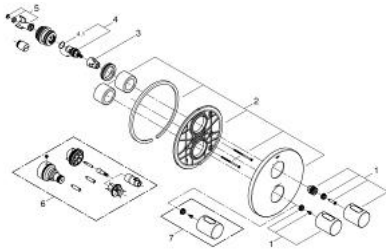

19 467 LS0 GROHTHERM 3000 COSMOPOLITAN THERMOSTAT SHOWER MIXER

PRODUCT DESCRIPTION

- Colour: moon white/chrome
- final installation set for
- GROHE Rapido T 35 500 000/35 050 000
- GROHE FastFixation escutcheon with covered shaft sealing and covered fixing
- GROHE LongLife finish
- GROHE SafeStop - safety button at 38°C
- GROHE SafeStop Plus - optional temperature limiter at 43°C included
- ceramic headpart 1/2", 180°
- volume handle with EcoButton (economy button with individually adjustable economy stop)
- without concealed body

19 467 LS0 GROHTHERM 3000 COSMOPOLITAN THERMOSTAT SHOWER MIXER

SPARE PARTS, September 2013 – now

- 1: Handle (Spare part-nr. 47805LS0)
- 2: Escutcheon (Spare part-nr. 47809LS0)
- 3: Temperature limiter (Spare part-nr. 10093000)
- 4: Ceramic headpart, 1/2" (Spare part-nr. 45346000)
- 4.1: O-ring $\varnothing 18.2 \times \varnothing 1.7$ (Spare part-nr. 0392400M)
- 5: Adapter 3/4" x 1/2" (Spare part-nr. 12702000)
- 6: Extension-set, 27,5 mm (Spare part-nr. 47780000)*
- 7: Scale handle (Spare part-nr. 47812LS0)*