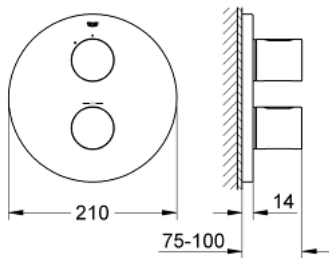

19 467 LS0 GROHTHERM 3000 COSMOPOLITAN THERMOSTAT SHOWER MIXER

PRODUCT DESCRIPTION

- Colour: moon white/chrome
- final installation set for
- GROHE Rapido T 35 500 000/35 050 000
- GROHE FastFixation escutcheon with covered shaft sealing and covered fixing
- GROHE LongLife finish
- GROHE SafeStop - safety button at 38°C
- GROHE SafeStop Plus - optional temperature limiter at 43°C included
- ceramic headpart 1/2", 180°
- volume handle with FlowControl Button (button with individually adjustable stop)
- without concealed body

19 467 LS0 GROHTHERM 3000 COSMOPOLITAN THERMOSTAT SHOWER MIXER

SPARE PARTS, September 2013 – now

- 1: Handle (Spare part-nr. 47805LS0)
- 2: Escutcheon (Spare part-nr. 47809LS0)
- 3: Temperature limiter (Spare part-nr. 10093000)
- 4: Ceramic headpart, 1/2" (Spare part-nr. 45346000)
- 4.1: O-ring $\varnothing 18.2 \times \varnothing 1.7$ (Spare part-nr. 0392400M)
- 5: Adapter 3/4" x 1/2" (Spare part-nr. 12702000)
- 6: Extension-set, 27,5 mm (Spare part-nr. 47780000)*
- 7: Scale handle (Spare part-nr. 47812LS0)*