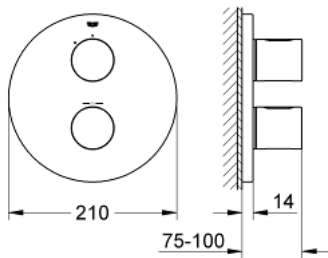

19 467 LS0 GROHTHERM 3000 COSMOPOLITAN THERMOSTAT SHOWER MIXER

PRODUCT DESCRIPTION

- Colour: moon white/chrome
- final installation set for
- GROHE Rapido T 35 500 000/35 050 000
- GROHE FastFixation escutcheon with covered shaft sealing and covered fixing
- GROHE LongLife finish
- GROHE SafeStop - safety button at 38°C
- GROHE SafeStop Plus - optional temperature limiter at 43°C included
- ceramic headpart 1/2", 180°
- volume handle with EcoButton (economy button with individually adjustable economy stop)
- without concealed body

19 467 LS0 GROHTHERM 3000 COSMOPOLITAN THERMOSTAT SHOWER MIXER

SPARE PARTS, September 2013 – now

- 1: Handle (Spare part-nr. 47805LS0)
- 2: Escutcheon (Spare part-nr. 47809LS0)
- 3: Temperature limiter (Spare part-nr. 10093000)
- 4: Ceramic headpart, 1/2" (Spare part-nr. 45346000)
- 4.1: O-ring $\varnothing 18.2 \times \varnothing 1.7$ (Spare part-nr. 0392400M)
- 5: Adapter 3/4" x 1/2" (Spare part-nr. 12702000)
- 6: Extension-set, 27,5 mm (Spare part-nr. 47780000)*
- 7: Scale handle (Spare part-nr. 47812LS0)*