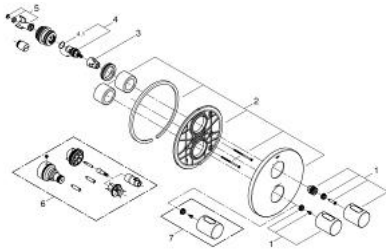

## 19 467 LS0 GROHTHERM 3000 COSMOPOLITAN THERMOSTATIC SHOWER MIXER

### PRODUCT DESCRIPTION

- Colour: moon white/chrome
- set for final installation for
- GROHE Rapido T 35 500 000/35 050 000
- GROHE FastFixation escutcheon with covered shaft sealing and covered fixing
- GROHE LongLife finish
- GROHE SafeStop safety button at 38°C
- GROHE SafeStop Plus optional temperature limiter at 43°C included
- Carbodur ceramic headpart 1/2", 180°
- volume handle with FlowControl Button (button with individually adjustable stop)
- without concealed body

### SPARE PARTS, 9月 2013 – now

- 1: Handle (Spare part-nr. 47805LS0)
- 2: Escutcheon (Spare part-nr. 47809LS0)
- 3: Stop (Spare part-nr. 10093000)
- 4: Ceramic headpart 1/2" (Spare part-nr. 45346000)
- 4.1: O-ring  $\varnothing 18.2 \times \varnothing 1.7$  (Spare part-nr. 0392400M)
- 5: Adapter (Spare part-nr. 12702000)
- 6: Extension set 27.5 mm (Spare part-nr. 47780000)\*
- 7: Temperature scale handle (Spare part-nr. 47812LS0)\*