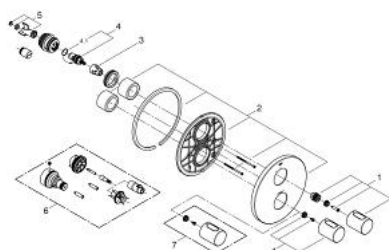

## 19 467 LS0 GROHTHERM 3000 COSMOPOLITAN THERMOSTATIC SHOWER MIXER

### PRODUCT DESCRIPTION

- Colour: moon white/chrome
- set for final installation for
- GROHE Rapido T 35 500 000/35 050 000
- GROHE FastFixation escutcheon with covered shaft sealing and covered fixing
- GROHE LongLife finish
- GROHE SafeStop safety button at 38°C
- GROHE SafeStop Plus optional temperature limiter at 43°C included
- Carbodur ceramic headpart 1/2", 180°
- volume handle with GROHE EcoButton (economy button with individually adjustable economy stop)
- without concealed body

### SPARE PARTS, 9月 2013 – now

- 1: Handle (Spare part-nr. 47805LS0)
- 2: Escutcheon (Spare part-nr. 47809LS0)
- 3: Stop (Spare part-nr. 10093000)
- 4: Ceramic headpart 1/2" (Spare part-nr. 45346000)
- 4.1: O-ring  $\varnothing 18.2 \times \varnothing 1.7$  (Spare part-nr. 0392400M)
- 5: Adapter (Spare part-nr. 12702000)
- 6: Extension set 27.5 mm (Spare part-nr. 47780000)\*
- 7: Temperature scale handle (Spare part-nr. 47812LS0)\*