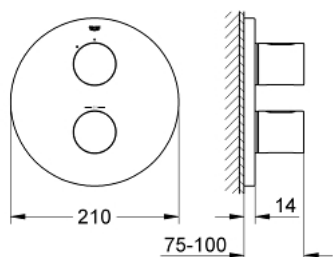

### PRODUCT DESCRIPTION

- Colour: moon white/chrome
- set for final installation for
- GROHE Rapido T 35 500 000/35 050 000
- GROHE FastFixation escutcheon with covered shaft sealing and covered fixing
- GROHE LongLife finish
- GROHE SafeStop safety button at 38°C
- GROHE SafeStop Plus optional temperature limiter at 43°C included
- Carbodur ceramic headpart 1/2", 180°
- volume handle with GROHE EcoButton (economy button with individually adjustable economy stop)
- without concealed body

### SPARE PARTS, 9月 2013 – now

- 1: Handle (Spare part-nr. 47805LS0)
- 2: Escutcheon (Spare part-nr. 47809LS0)
- 3: Stop (Spare part-nr. 10093000)
- 4: Ceramic headpart 1/2" (Spare part-nr. 45346000)
- 4.1: O-ring  $\varnothing 18.2 \times \varnothing 1.7$  (Spare part-nr. 0392400M)
- 5: Adapter (Spare part-nr. 12702000)
- 6: Extension set 27.5 mm (Spare part-nr. 47780000)\*
- 7: Temperature scale handle (Spare part-nr. 47812LS0)\*