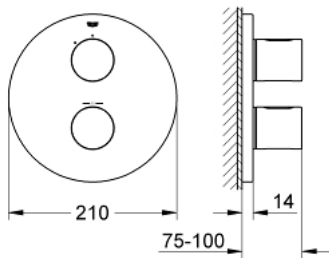

### PRODUCT DESCRIPTION

- Colour: moon white/chrome
- set for final installation for
- GROHE Rapido T 35 500 000/35 050 000
- GROHE FastFixation escutcheon with covered shaft sealing and covered fixing
- GROHE LongLife finish
- GROHE SafeStop safety button at 38°C
- GROHE SafeStop Plus optional temperature limiter at 43°C included
- Carbodur ceramic headpart 1/2", 180°
- volume handle with FlowControl Button (button with individually adjustable stop)
- without concealed body

### SPARE PARTS, 9月 2013 – now

- 1: Handle (Spare part-nr. 47805LS0)
- 2: Escutcheon (Spare part-nr. 47809LS0)
- 3: Stop (Spare part-nr. 10093000)
- 4: Ceramic headpart 1/2" (Spare part-nr. 45346000)
- 4.1: O-ring  $\varnothing 18.2 \times \varnothing 1.7$  (Spare part-nr. 0392400M)
- 5: Adapter (Spare part-nr. 12702000)
- 6: Extension set 27.5 mm (Spare part-nr. 47780000)\*
- 7: Temperature scale handle (Spare part-nr. 47812LS0)\*