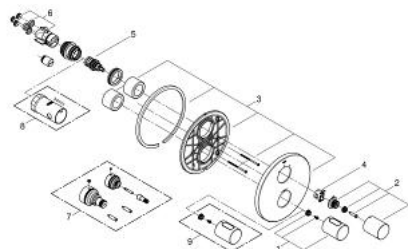

19 468 000 GROHTHERM 3000 COSMOPOLITAN THERMOSTAT WITH INTEGRATED 2-WAY DIVERTER FOR BATH OR SHOWER WITH MORE THAN ONE OUTLET

PRODUCT DESCRIPTION

- Colour: chrome
- final installation set for
- 35 500 000
- GROHE FastFixation escutcheon with covered shaft sealing and covered fixing
- GROHE LongLife finish
- GROHE SafeStop - safety button at 38°C
- GROHE SafeStop Plus - optional temperature limiter at 43°C included
- Aquadimmer with multiple function
- - shut off and flow control
- Diverter for 2 outlets
- without concealed body

19 468 000 GROHTHERM 3000 COSMOPOLITAN THERMOSTAT WITH INTEGRATED 2-WAY DIVERTER FOR BATH OR SHOWER WITH MORE THAN ONE OUTLET

SPARE PARTS, April 2014 – now

- 1: Handle (Spare part-nr. 47805000)
- 2: Shut-off handle (Spare part-nr. 47806000)
- 3: Escutcheon (Spare part-nr. 47810000)
- 4: Stop ring (Spare part-nr. 10089000)
- 5: Aquadimmer (Spare part-nr. 47364000)
- 6: Adapter 3/4" x 1/2" (Spare part-nr. 12701000)
- 7: Extension-set, 27,5 mm (Spare part-nr. 47781000)*
- 8: Socket spanner (Spare part-nr. 19332000)*
- 9: Scale handle (Spare part-nr. 47812000)*