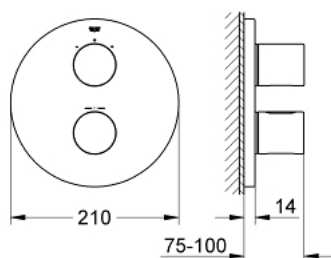

19 468 000 GROHTHERM 3000 COSMOPOLITAN THERMOSTAT WITH INTEGRATED 2-WAY DIVERTER FOR BATH OR SHOWER WITH MORE THAN ONE OUTLET

PRODUCT DESCRIPTION

- Colour: chrome
- final installation set for
- 35 500 000
- GROHE FastFixation escutcheon with covered shaft sealing and covered fixing
- GROHE LongLife finish
- GROHE SafeStop - safety button at 38°C
- GROHE SafeStop Plus - optional temperature limiter at 43°C included
- Aquadimmer with multiple function
- - shut off and flow control
- Diverter for 2 outlets
- without concealed body

19 468 000 GROHTHERM 3000 COSMOPOLITAN THERMOSTAT WITH INTEGRATED 2-WAY DIVERTER FOR BATH OR SHOWER WITH MORE THAN ONE OUTLET

SPARE PARTS, April 2014 – now

- 1: Handle (Spare part-nr. 47805000)
- 2: Shut-off handle (Spare part-nr. 47806000)
- 3: Escutcheon (Spare part-nr. 47810000)
- 4: Stop ring (Spare part-nr. 10089000)
- 5: Aquadimmer (Spare part-nr. 47364000)
- 6: Adapter 3/4" x 1/2" (Spare part-nr. 12701000)
- 7: Extension-set, 27,5 mm (Spare part-nr. 47781000)*
- 8: Socket spanner (Spare part-nr. 19332000)*
- 9: Scale handle (Spare part-nr. 47812000)*