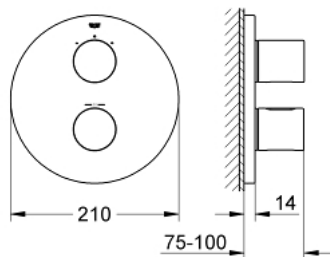

19 468 000 **GROHTHERM 3000 COSMOPOLITAN THERMOSTAT WITH INTEGRATED 2-WAY DIVERTER**
FOR BATH OR SHOWER WITH MORE THAN ONE OUTLET

PRODUCT DESCRIPTION

- Colour: chrome
- set for final installation for
- GROHE Rapido T 35 500 000
- GROHE FastFixation escutcheon with covered shaft sealing and covered fixing
- GROHE LongLife finish
- GROHE SafeStop safety button at 38°C
- GROHE SafeStop Plus optional temperature limiter at 43°C included
- Aquadimmer with multiple function
- shut off and flow control
- diverter for 2 outlets
- without concealed body

19 468 000 **GROHTHERM 3000 COSMOPOLITAN THERMOSTAT WITH INTEGRATED 2-WAY DIVERTER**
FOR BATH OR SHOWER WITH MORE THAN ONE OUTLET

SPARE PARTS, 4月 2014 – now

- 1: Handle (Spare part-nr. 47805000)
- 2: Shut-off handle (Spare part-nr. 47806000)
- 3: Escutcheon (Spare part-nr. 47810000)
- 4: Stop ring (Spare part-nr. 10089000)
- 5: Aquadimmer (Spare part-nr. 47364000)
- 6: Adapter (Spare part-nr. 12701000)
- 7: Extension set 27.5 mm (Spare part-nr. 47781000)*
- 8: Socket spanner (Spare part-nr. 19332000)*
- 9: Temperature scale handle (Spare part-nr. 47812000)*