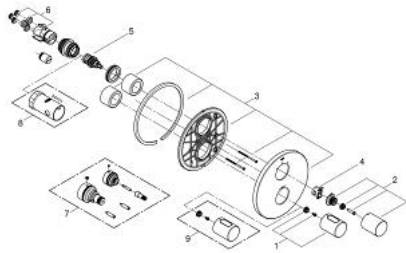

19 468 000 **GROHTHERM 3000 COSMOPOLITAN THERMOSTAT WITH INTEGRATED 2-WAY DIVERTER**
FOR BATH OR SHOWER WITH MORE THAN ONE OUTLET

PRODUCT DESCRIPTION

- Colour: chrome
- set for final installation for
- GROHE Rapido T 35 500 000
- GROHE FastFixation escutcheon with covered shaft sealing and covered fixing
- GROHE LongLife finish
- GROHE SafeStop safety button at 38°C
- GROHE SafeStop Plus optional temperature limiter at 43°C included
- Aquadimmer with multiple function
- shut off and flow control
- diverter for 2 outlets
- without concealed body

19 468 000 **GROHTHERM 3000 COSMOPOLITAN THERMOSTAT WITH INTEGRATED 2-WAY DIVERTER**
FOR BATH OR SHOWER WITH MORE THAN ONE OUTLET

SPARE PARTS, 4月 2014 – now

- 1: Handle (Spare part-nr. 47805000)
- 2: Shut-off handle (Spare part-nr. 47806000)
- 3: Escutcheon (Spare part-nr. 47810000)
- 4: Stop ring (Spare part-nr. 10089000)
- 5: Aquadimmer (Spare part-nr. 47364000)
- 6: Adapter (Spare part-nr. 12701000)
- 7: Extension set 27.5 mm (Spare part-nr. 47781000)*
- 8: Socket spanner (Spare part-nr. 19332000)*
- 9: Temperature scale handle (Spare part-nr. 47812000)*