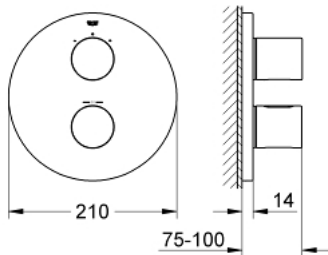

19 468 LS0 GROHTHERM 3000 COSMOPOLITAN THERMOSTAT WITH INTEGRATED 2-WAY DIVERTER FOR BATH OR SHOWER WITH MORE THAN ONE OUTLET

PRODUCT DESCRIPTION

- Colour: moon white/chrome
- final installation set for
- 35 500 000
- GROHE FastFixation escutcheon with covered shaft sealing and covered fixing
- GROHE LongLife finish
- GROHE SafeStop - safety button at 38°C
- GROHE SafeStop Plus - optional temperature limiter at 43°C included
- Aquadimmer with multiple function
- - shut off and flow control
- Diverter for 2 outlets
- without concealed body

19 468 LS0 GROHTHERM 3000 COSMOPOLITAN THERMOSTAT WITH INTEGRATED 2-WAY DIVERTER FOR BATH OR SHOWER WITH MORE THAN ONE OUTLET

SPARE PARTS, September 2013 – now

- 1: Handle (Spare part-nr. 47805LS0)
- 2: Shut-off handle (Spare part-nr. 47806LS0)
- 3: Escutcheon (Spare part-nr. 47810LS0)
- 4: Stop ring (Spare part-nr. 10089000)
- 5: Aquadimmer (Spare part-nr. 47364000)
- 6: Adapter 3/4" x 1/2" (Spare part-nr. 12701000)
- 7: Extension-set, 27,5 mm (Spare part-nr. 47781000)*
- 8: Socket spanner (Spare part-nr. 19332000)*
- 9: Scale handle (Spare part-nr. 47812LS0)*