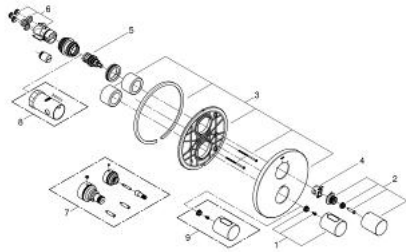

19 468 LS0 GROHTHERM 3000 COSMOPOLITAN THERMOSTAT WITH INTEGRATED 2-WAY DIVERTER FOR BATH OR SHOWER WITH MORE THAN ONE OUTLET

PRODUCT DESCRIPTION

- Colour: moon white/chrome
- final installation set for
- 35 500 000
- GROHE FastFixation escutcheon with covered shaft sealing and covered fixing
- GROHE LongLife finish
- GROHE SafeStop - safety button at 38°C
- GROHE SafeStop Plus - optional temperature limiter at 43°C included
- Aquadimmer with multiple function
- - shut off and flow control
- Diverter for 2 outlets
- without concealed body

19 468 LS0 GROHTHERM 3000 COSMOPOLITAN THERMOSTAT WITH INTEGRATED 2-WAY DIVERTER FOR BATH OR SHOWER WITH MORE THAN ONE OUTLET

SPARE PARTS, September 2013 – now

- 1: Handle (Spare part-nr. 47805LS0)
- 2: Shut-off handle (Spare part-nr. 47806LS0)
- 3: Escutcheon (Spare part-nr. 47810LS0)
- 4: Stop ring (Spare part-nr. 10089000)
- 5: Aquadimmer (Spare part-nr. 47364000)
- 6: Adapter 3/4" x 1/2" (Spare part-nr. 12701000)
- 7: Extension-set, 27,5 mm (Spare part-nr. 47781000)*
- 8: Socket spanner (Spare part-nr. 19332000)*
- 9: Scale handle (Spare part-nr. 47812LS0)*