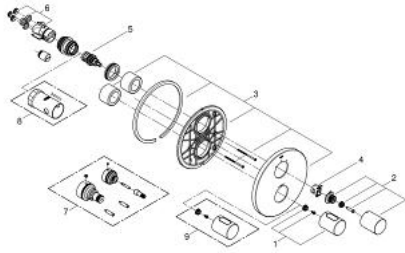

19 468 LS0 GROHTHERM 3000 COSMOPOLITAN THERMOSTAT WITH INTEGRATED 2-WAY DIVERTER FOR BATH OR SHOWER WITH MORE THAN ONE OUTLET

PRODUCT DESCRIPTION

- Colour: moon white/chrome
- set for final installation for
- GROHE Rapido T 35 500 000
- GROHE FastFixation escutcheon with covered shaft sealing and covered fixing
- GROHE LongLife finish
- GROHE SafeStop safety button at 38°C
- GROHE SafeStop Plus optional temperature limiter at 43°C included
- Aquadimmer with multiple function
- shut off and flow control
- diverter for 2 outlets
- without concealed body

19 468 LS0 **GROHTHERM 3000 COSMOPOLITAN THERMOSTAT WITH INTEGRATED 2-WAY DIVERTER**
FOR BATH OR SHOWER WITH MORE THAN ONE OUTLET

SPARE PARTS, 9月 2013 – now

- 1: Handle (Spare part-nr. 47805LS0)
- 2: Shut-off handle (Spare part-nr. 47806LS0)
- 3: Escutcheon (Spare part-nr. 47810LS0)
- 4: Stop ring (Spare part-nr. 10089000)
- 5: Aquadimmer (Spare part-nr. 47364000)
- 6: Adapter (Spare part-nr. 12701000)
- 7: Extension set 27.5 mm (Spare part-nr. 47781000)*
- 8: Socket spanner (Spare part-nr. 19332000)*
- 9: Temperature scale handle (Spare part-nr. 47812LS0)*