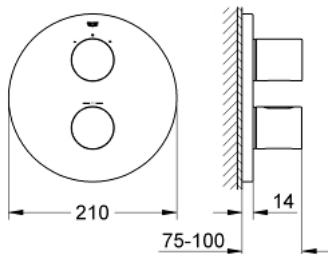

19 468 LS0 GROHTHERM 3000 COSMOPOLITAN THERMOSTAT WITH INTEGRATED 2-WAY DIVERTER FOR BATH OR SHOWER WITH MORE THAN ONE OUTLET

PRODUCT DESCRIPTION

- Colour: moon white/chrome
- set for final installation for
- GROHE Rapido T 35 500 000
- GROHE FastFixation escutcheon with covered shaft sealing and covered fixing
- GROHE LongLife finish
- GROHE SafeStop safety button at 38°C
- GROHE SafeStop Plus optional temperature limiter at 43°C included
- Aquadimmer with multiple function
- shut off and flow control
- diverter for 2 outlets
- without concealed body

19 468 LS0 **GROHTHERM 3000 COSMOPOLITAN THERMOSTAT WITH INTEGRATED 2-WAY DIVERTER**
FOR BATH OR SHOWER WITH MORE THAN ONE OUTLET

SPARE PARTS, 9月 2013 – now

- 1: Handle (Spare part-nr. 47805LS0)
- 2: Shut-off handle (Spare part-nr. 47806LS0)
- 3: Escutcheon (Spare part-nr. 47810LS0)
- 4: Stop ring (Spare part-nr. 10089000)
- 5: Aquadimmer (Spare part-nr. 47364000)
- 6: Adapter (Spare part-nr. 12701000)
- 7: Extension set 27.5 mm (Spare part-nr. 47781000)*
- 8: Socket spanner (Spare part-nr. 19332000)*
- 9: Temperature scale handle (Spare part-nr. 47812LS0)*