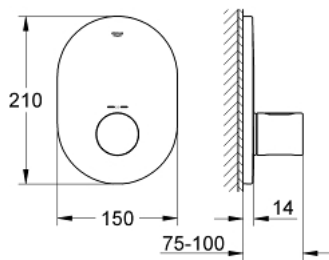

19 469 000 GROHTHERM 3000 COSMOPOLITAN THERMOSTAT FOR BATH AND/OR SHOWER

PRODUCT DESCRIPTION

- Colour: chrome
- final installation set for
- 35 500 000
- GROHE FastFixation escutcheon with covered shaft sealing and covered fixing
- GROHE LongLife finish
- GROHE SafeStop - safety button at 38°C
- GROHE SafeStop Plus - optional temperature limiter at 43°C included
- without concealed body