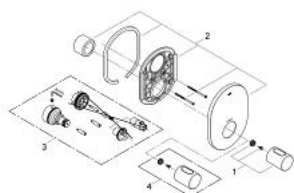

### PRODUCT DESCRIPTION

- Colour: chrome
- final installation set for
- 35 500 000
- GROHE FastFixation escutcheon with covered shaft sealing and covered fixing
- GROHE LongLife finish
- GROHE SafeStop - safety button at 38°C
- GROHE SafeStop Plus - optional temperature limiter at 43°C included
- without concealed body

### SPARE PARTS, September 2007 – now

- 1: Handle (Spare part-nr. 47805000)
- 2: Escutcheon (Spare part-nr. 47807000)
- 3: Extension-set, 27,5 mm (Spare part-nr. 47780000)\*
- 4: Scale handle (Spare part-nr. 47812000)\*