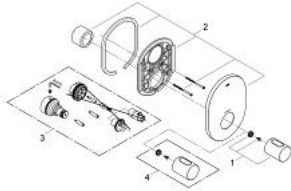

19 469 000 GROHTHERM 3000 COSMOPOLITAN CENTRAL THERMOSTATIC MIXER

PRODUCT DESCRIPTION

- Colour: chrome
- set for final installation for
- GROHE Rapido T 35 500 000
- GROHE FastFixation escutcheon with covered shaft sealing and covered fixing
- GROHE LongLife finish
- GROHE SafeStop safety button at 38°C
- GROHE SafeStop Plus optional temperature limiter at 43°C included
- without concealed body

19 469 000 **GROHTHERM 3000 COSMOPOLITAN CENTRAL THERMOSTATIC MIXER**

SPARE PARTS, 9月 2007 – now

1: Handle (Spare part-nr. 47805000)

2: Escutcheon (Spare part-nr. 47807000)

3: Extension set 27.5 mm (Spare part-nr. 47780000)*

4: Temperature scale handle (Spare part-nr. 47812000)*

* Optional accessories