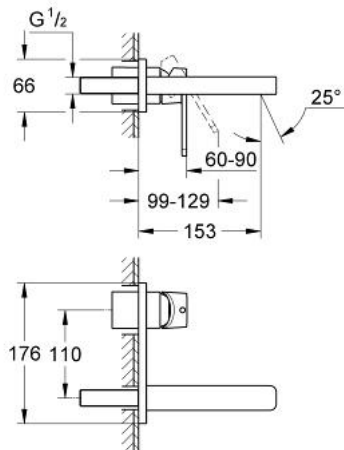

19 479 KS0 **QUADRA 2-HOLE BASIN MIXER** **S-SIZE**

PRODUCT DESCRIPTION

- Colour: velvet black
- wall mounted
- without concealed body
- final installation set for
- 32 635 000
- with plate
- GROHE LongLife finish
- mousseur
- centre distance 110 mm
- projection 146 mm

19 479 KS0 **QUADRA 2-HOLE BASIN MIXER**
S-SIZE

SPARE PARTS, December 2007 – now

1: Lever (Spare part-nr. 46637KS0)

2: Mousseur (Spare part-nr. 13994000)

3: Extension (Spare part-nr. 46627000)*

* Optional accessories