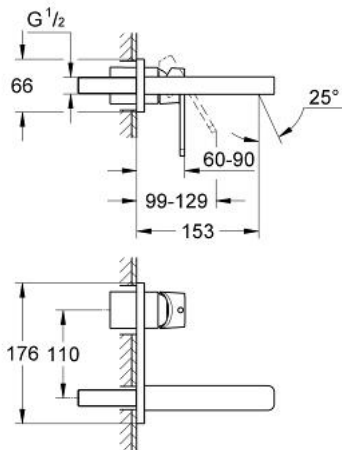

## 19 479 KS0 QUADRA TWO-HOLE BASIN MIXER S-SIZE

### PRODUCT DESCRIPTION

- Colour: velvet black
- wall mounted
- without concealed body
- set for final installation for
- 32 635 000
- with metal plate
- GROHE LongLife finish
- mousseur
- center distance 110 mm
- projection 146 mm

## 19 479 KS0 **QUADRA TWO-HOLE BASIN MIXER** **S-SIZE**