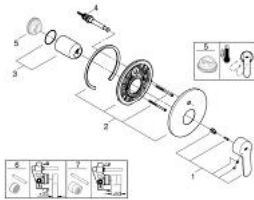

19 506 002 EUROSTYLE COSMOPOLITAN SINGLE-LEVER BATH/SHOWER MIXER

SPARE PARTS, December 2015 – now

- 1: Lever (Spare part-nr. 46752000)
- 2: Escutcheon (Spare part-nr. 46905000)
- 3: Shield (Spare part-nr. 02693000)
- 4: Diverter (Spare part-nr. 46737000)
- 5: Temperature limiter (Spare part-nr. 46308000)*
- 6: Extension set (Spare part-nr. 46191000)*
- 7: Extension set (Spare part-nr. 46343000)*

* Optional accessories