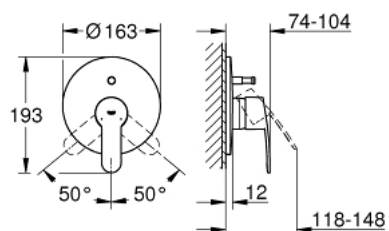

## 19 506 002 EUROSTYLE COSMOPOLITAN SINGLE-LEVER BATH/SHOWER MIXER

### PRODUCT DESCRIPTION

- Colour: chrome
- trim set for use with rough-in box 33 963 001 or 33 965 001
- without concealed body
- metal lever
- GROHE LongLife finish
- automatic diverter: bath/shower
- escutcheon- and shaft-sealing
- wall escutcheon
- covered fixing