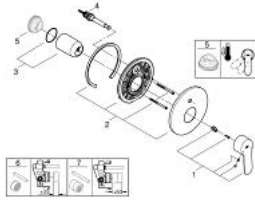

19 506 002 EUROSTYLE COSMOPOLITAN SINGLE-LEVER BATH MIXER

SPARE PARTS, 12月 2015 – now

- 1: Lever (Spare part-nr. 46752000)
- 2: Escutcheon (Spare part-nr. 46905000)
- 3: Cap (Spare part-nr. 02693000)
- 4: Diverter (Spare part-nr. 46737000)
- 5: Temperature limiter (Spare part-nr. 46308000)*
- 6: Extension set (Spare part-nr. 46191000)*
- 7: Extension set (Spare part-nr. 46343000)*

* Optional accessories