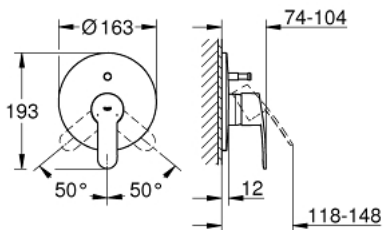

### PRODUCT DESCRIPTION

- Colour: chrome
- trim set for use with rough-in box 33 963 001 or 33 965 001
- without concealed body
- metal lever
- GROHE LongLife finish
- automatic diverter: bath/shower
- escutcheon and shaft sealing
- wall escutcheon
- covered fixing