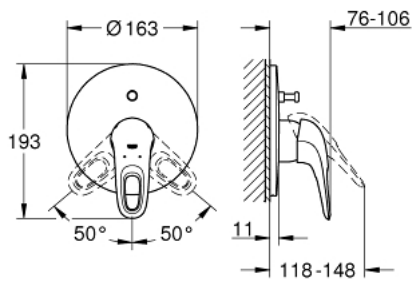

19 506 003 EUROSTYLE SINGLE-LEVER BATH/SOWER MIXER

PRODUCT DESCRIPTION

- Colour: chrome
- trim set for use with rough-in box 33 963 001 or 33 965 001
- without concealed body
- GROHE LongLife finish
- GROHE FastFixation covered fixation
- automatic diverter: bath/shower
- escutcheon- and shaft-sealing
- metal wall escutcheon

19 506 003 EUROSTYLE SINGLE-LEVER BATH/SHOWER MIXER

SPARE PARTS, January 2015 – now

- 1: Lever (Spare part-nr. 46940000)
 - 2: Escutcheon (Spare part-nr. 46905000)
 - 3: Diverter (Spare part-nr. 46737000)
 - 4: Temperature limiter (Spare part-nr. 46308000)*
 - 5: Extension set (Spare part-nr. 46191000)*
 - 6: Extension set (Spare part-nr. 46343000)*
- * Optional accessories