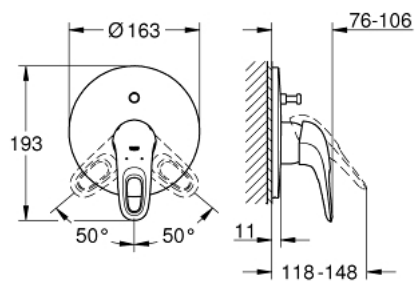

19 506 003 EUROSTYLE SINGLE-LEVER BATH MIXER

PRODUCT DESCRIPTION

- Colour: chrome
- trim set for use with rough-in box 33 963 001 or 33 965 001
- without concealed body
- GROHE LongLife finish
- GROHE FastFixation covered fixation
- automatic diverter: bath/shower
- escutcheon and shaft sealing
- metal wall escutcheon

19 506 003 EUROSTYLE SINGLE-LEVER BATH MIXER

SPARE PARTS, 1月 2015 – now

- 1: Lever (Spare part-nr. 46940000)
 - 2: Escutcheon (Spare part-nr. 46905000)
 - 3: Diverter (Spare part-nr. 46737000)
 - 4: Temperature limiter (Spare part-nr. 46308000)*
 - 5: Extension set (Spare part-nr. 46191000)*
 - 6: Extension set (Spare part-nr. 46343000)*
- * Optional accessories