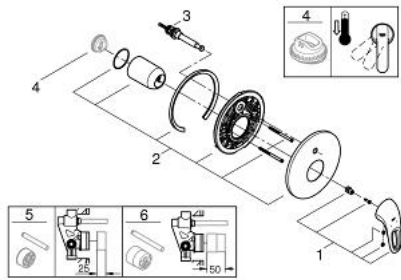

19 506 LS3 EUROSTYLE SINGLE-LEVER BATH/SHOWER MIXER

PRODUCT DESCRIPTION

- Colour: moon white/chrome
- final installation set for
- 33 961 000, 33 963 000, 33 965 000
- without concealed body
- loop metal lever
- GROHE LongLife finish
- GROHE FastFixation covered fixation
- automatic diverter: bath/shower
- escutcheon- and shaft-sealing
- metal wall escutcheon

19 506 LS3 EUROSTYLE SINGLE-LEVER BATH/SHOWER MIXER

SPARE PARTS, January 2015 – now

- 1: Lever (Spare part-nr. 46940LS0)
 - 2: Escutcheon (Spare part-nr. 46905LS0)
 - 3: Diverter (Spare part-nr. 46737000)
 - 4: Temperature limiter (Spare part-nr. 46308000)*
 - 5: Extension set (Spare part-nr. 46191000)*
 - 6: Extension set (Spare part-nr. 46343000)*
- * Optional accessories