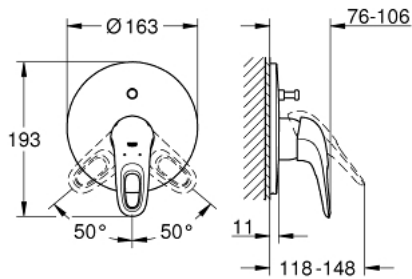

19 506 LS3 EUROSTYLE SINGLE-LEVER BATH/SHOWER MIXER

PRODUCT DESCRIPTION

- Colour: moon white/chrome
- final installation set for
- 33 961 000, 33 963 000, 33 965 000
- without concealed body
- loop metal lever
- GROHE LongLife finish
- GROHE FastFixation covered fixation
- automatic diverter: bath/shower
- escutcheon- and shaft-sealing
- metal wall escutcheon

19 506 LS3 EUROSTYLE SINGLE-LEVER BATH/SHOWER MIXER

SPARE PARTS, January 2015 – now

- 1: Lever (Spare part-nr. 46940LS0)
 - 2: Escutcheon (Spare part-nr. 46905LS0)
 - 3: Diverter (Spare part-nr. 46737000)
 - 4: Temperature limiter (Spare part-nr. 46308000)*
 - 5: Extension set (Spare part-nr. 46191000)*
 - 6: Extension set (Spare part-nr. 46343000)*
- * Optional accessories